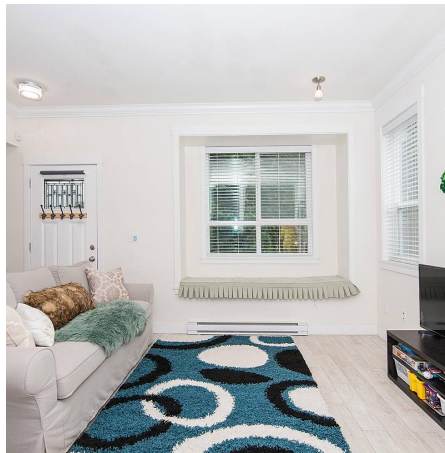

FEATURES

Year Built: 2017

Listed By: Luxmore Realty