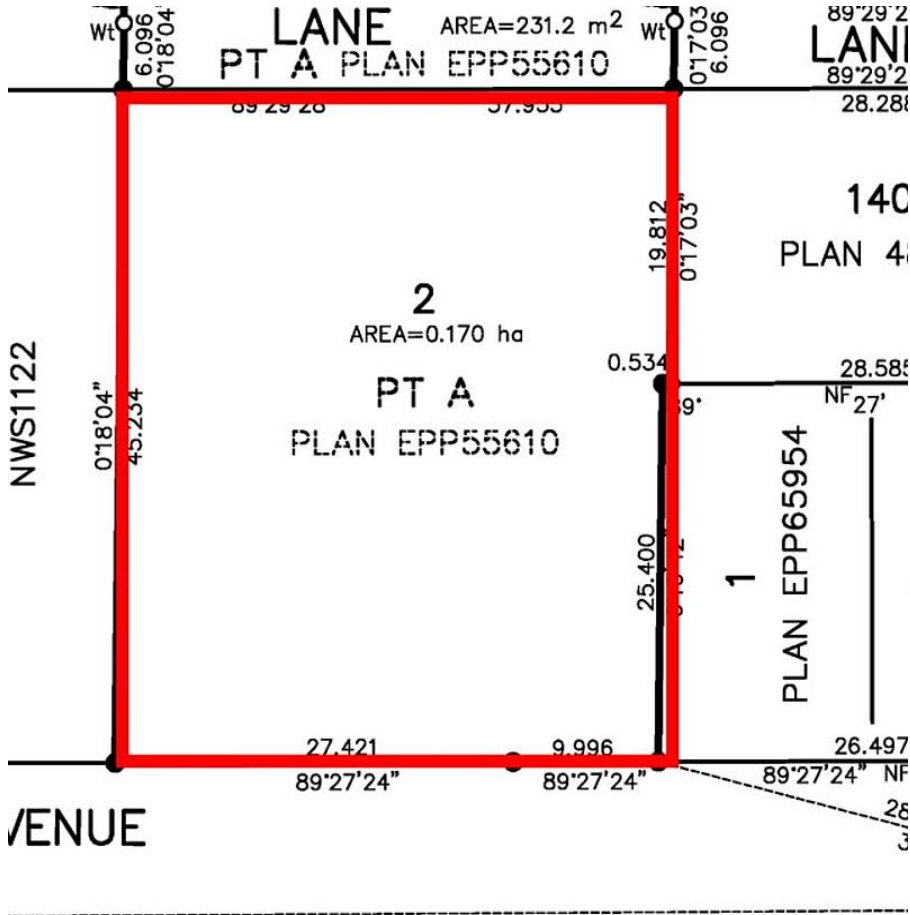

965 Delestre Avenue, Coquitlam

\$4,999,000

One of the last large vacant lot in Maillardville with over 18,000 sf ft currently zoned RT-1. Possible rezoning to RT-3 to accommodate up to 10 units. Please confirm with City of Coquitlam.

KEY INFORMATION

MLS® R2664494

Land Only

Maillardville

0 Bedrooms

0 Bathrooms

0 SF

18,298 SF Lot