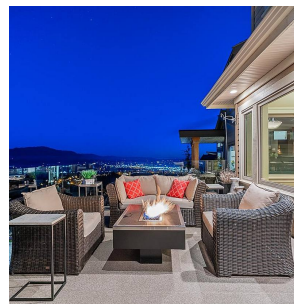

2696 Mahogany Drive, Abbotsford

$2,239,000

Live Above it All at the Top of Eagle Mountain!
This is the one you have been waiting for!
Stunning 180 degree Mt Baker and Valley views from Sunrise to Sunset - Bright Southern Exposure! This Executive Home is built to a very high standard of finishing & Absolutely Spotless! Excellent 4525 Sqft floorplan with all of the extras! MAIN Floor: Level Entry, Oversize Den, Dining, Living, Eating Area, Gourmet Kitchen with 6 burner Gas Range, Entertainment size deck with Full Glass Railings to enjoy the Views! UP: Generous Primary Bedroom with walk in closet, Spa Inspired Ensuite, Two additional Bedrooms plus Laundry closet. DOWN: Full Bright Walk Out Basement with Separate Entry, Two large bedrooms with Walk in closets, Laundry Room and a Media Room that will leave you Speechless!

KEY INFORMATION

MLS® R2665028

Residential Detached

Abbotsford East

5 Bedrooms

5 Bathrooms

4,525 SF

6,060 SF Lot

FEATURES

Year Built: 2009

Views: Panoramic Mt. Baker & Valley

Listed By: Keller Williams Elite Realty

rennie