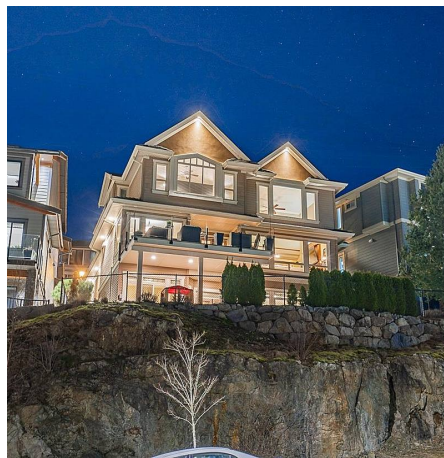

2696 Mahogany Drive, Abbotsford

\$2,239,000

Live Above it All at the Top of Eagle Mountain!
This is the one you have been waiting for!
Stunning 180 degree Mt Baker and Valley views from Sunrise to Sunset - Bright Southern Exposure! This Executive Home is built to a very high standard of finishing & Absolutely Spotless! Excellent 4525 Sqft floorplan with all of the extras! MAIN Floor: Level Entry, Oversize Den, Dining, Living, Eating Area, Gourmet Kitchen with 6 burner Gas Range, Entertainment size deck with Full Glass Railings to enjoy the Views! UP: Generous Primary Bedroom with walk in closet, Spa Inspired Ensuite, Two additional Bedrooms plus Laundry closet. DOWN: Full Bright Walk Out Basement with Separate Entry, Two large bedrooms with Walk in closets, Laundry Room and a Media Room that will leave you Speechless!

KEY INFORMATION

MLS® R2665028

Residential Detached

Abbotsford East

5 Bedrooms

5 Bathrooms

4,525 SF

6,060 SF Lot

FEATURES

Year Built: 2009

Views: Panoramic Mt. Baker & Valley

Listed By: Keller Williams Elite Realty

rennie