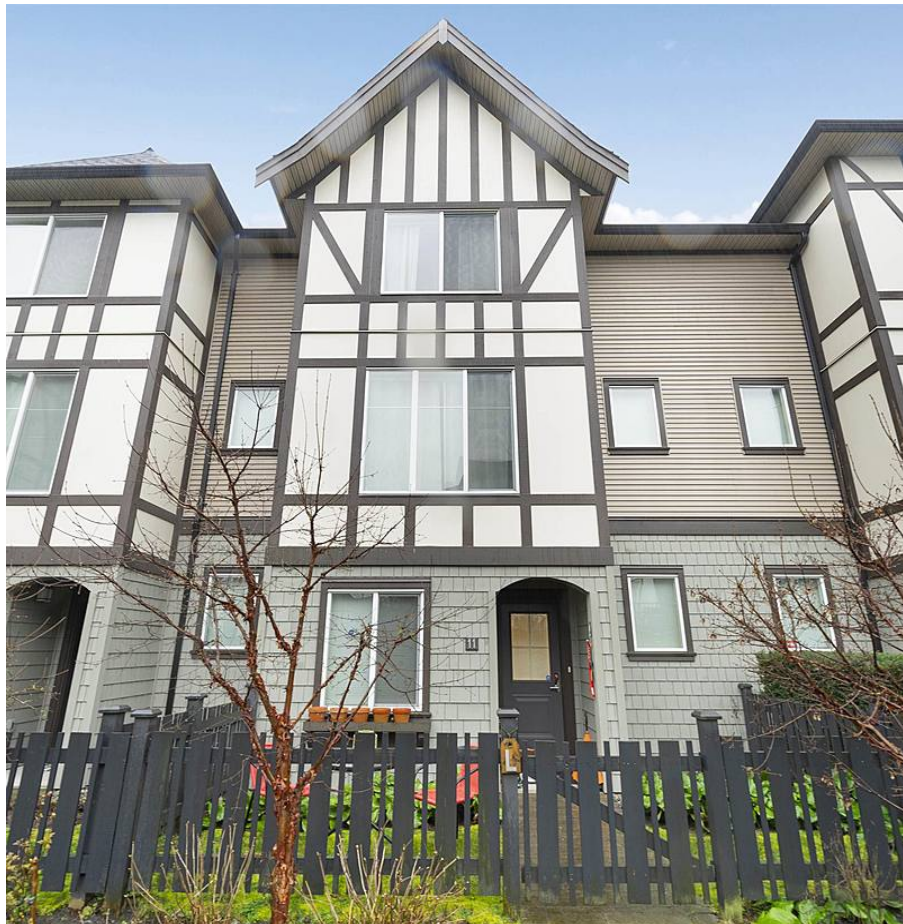

11 9728 Alexandra Road, Richmond

\$1,199,000

Welcome to Jayden Mews by Polygon. This marvellous townhouse offers 4 great size bedrooms, 3 & half bathroom. This home has the best functional floor plan in the complex, features open concept mode kitchen with 5 burner gas range, side by side parking & a good size bedroom with en-suite add convenience to the lower level perfect for serious, south and north facing with abundance of natural lights. The spacious master bedroom features a walk-in closet & luxurious en-suite bathroom. Walking distance to Walmart Center, Lansdowne shopping mall, skytrain terminal. Enjoy a residents clubhouse along with village style shopping, relaxing cafes & other facilities just down the road.

KEY INFORMATION

MLS® R2665243

Residential Detached

West Cambie

4 Bedrooms

4 Bathrooms

1,570 SF

FEATURES