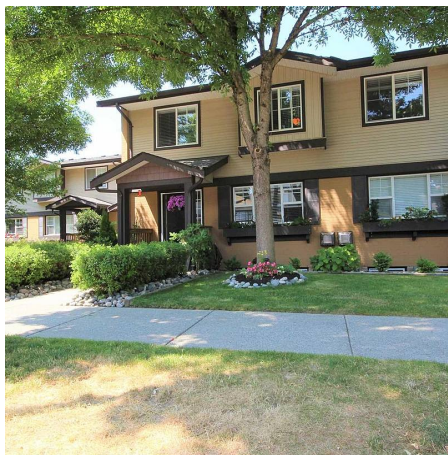

11 45535 Shawnigan Crescent, Chilliwack

$694,900

This 4 bedroom, 2 bathroom townhome is cute as a button, and ideally located in the heart of award winning Garrison Crossing. Close to all school levels, the fishing and recreation of the Vedder River and the shops/cafes of Garrison Village. The home itself has been thoughtfully updated from top to bottom. There is even a 4'th bedroom and kitchenette below (ideal for extended family or a UFV student). Newer kitchen appliances ,flooring, trim and paint throughout. The back yard is your own little oasis, with herbs, flowers and tons of afternoon sun. Rentals are allowed

KEY INFORMATION

MLS® R2665154

Residential Attached

Chilliwack

4 Bedrooms

2 Bathrooms

1,458 SF

FEATURES

Year Built: 1965

Views: Surrounding mountains

Listed By: RE/MAX Nyda Realty Inc.

rennie