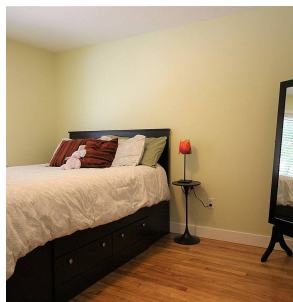

11 45535 Shawnigan Crescent, Chilliwack

$694,900

This 4 bedroom, 2 bathroom townhome is cute as a button, and ideally located in the heart of award winning Garrison Crossing. Close to all school levels, the fishing and recreation of the Vedder River and the shops/cafes of Garrison Village. The home itself has been thoughtfully updated from top to bottom. There is even a 4'th bedroom and kitchenette below (ideal for extended family or a UFV student). Newer kitchen appliances ,flooring, trim and paint throughout. The back yard is your own little oasis, with herbs, flowers and tons of afternoon sun. Rentals are allowed

KEY INFORMATION

MLS® R2665154

Residential Attached

Chilliwack

4 Bedrooms

2 Bathrooms

1,458 SF

FEATURES

Year Built: 1965

Views: Surrounding mountains

Listed By: RE/MAX Nyda Realty Inc.

rennie