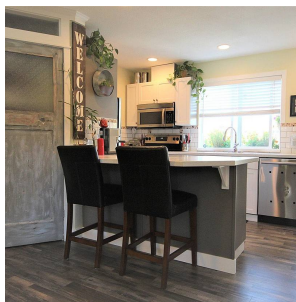

11 45535 Shawnigan Crescent, Chilliwack

$694,900

This 4 bedroom, 2 bathroom townhome is cute as a button, and ideally located in the heart of award winning Garrison Crossing. Close to all school levels, the fishing and recreation of the Vedder River and the shops/cafes of Garrison Village. The home itself has been thoughtfully updated from top to bottom. There is even a 4'th bedroom and kitchenette below (ideal for extended family or a UFV student). Newer kitchen appliances ,flooring, trim and paint throughout. The back yard is your own little oasis, with herbs, flowers and tons of afternoon sun. Rentals are allowed

KEY INFORMATION

MLS® R2665154

Residential Attached

Chilliwack

4 Bedrooms

2 Bathrooms

1,458 SF

FEATURES

Year Built: 1965

Views: Surrounding mountains

Listed By: RE/MAX Nyda Realty Inc.

rennie