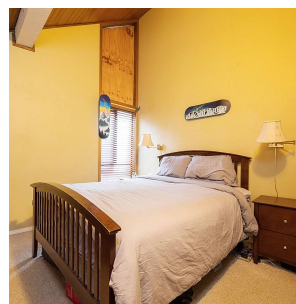

15 6125 Eagle Drive, Whistler

$1,429,000

5 Minute walk to Whistler Village..This 2 level beautiful townhouse is situated right on the doorstep of the Whistler lifestyle! Whistler Cay Heights is one of the most sought after and central neighborhoods in Whistler. The 2 bedroom, 2 bathroom home features a modern open plan kitchen that flows into the bright dining and living area, complete with a cozy fireplace and balcony, assuring you can enjoy this property in every season. Vaulted ceilings in the bedrooms and in the living room add a nice cabin feel to this unit. Complete with its own carport, an additional space to park a second car and storage space. EXTRA STORAGE AVAILABLE.

KEY INFORMATION

MLS® R2664308

Residential Attached

Whistler Cay Heights

2 Bedrooms

2 Bathrooms

1,065 SF

FEATURES

Year Built: 1981

Listed By: Sutton Centre Realty

rennie