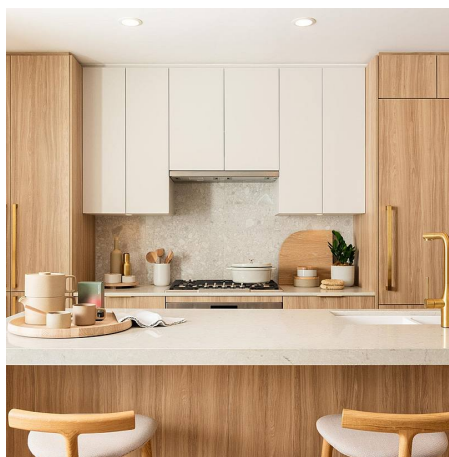

1102 2375 Emery Court, North Vancouver

$2,409,900

Parkside at Lynn by Mosaic. Set at the edge of Kirkstone Park and a quick walk to Lynn Valley Centre. All minutes away from a world-class trail network for hiking, running, riding or skiing in the iconic mountains of the North Shore. All homes include access to the exclusive Lynn Club with an indoor pool, fitness centre and great room. Our Burwell home is part of our Sub-Penthouse Series, and is a three-bedroom, two-bathroom home at 1,895 square feet. All set on a North-East location with a spacious outdoor deck, perfect for hosting in the warmer months. This home features a big, airy kitchen and plenty of storage, as well as a large kitchen island, great for entertaining. A walk-in closet off the main suite provides great storage. Tucked away from the main living space is a den.

KEY INFORMATION

MLS® R2665679

Residential Attached

Central Lonsdale

3 Bedrooms

3 Bathrooms

1,895 SF

$1,018.30 Maintenance Fees

FEATURES

Year Built: 2024

Listed By: Mosaic Avenue Realty Ltd.

rennie