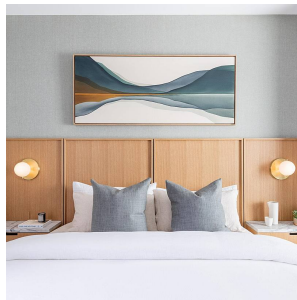

1102 2375 Emery Court, North Vancouver

$2,409,900

Parkside at Lynn by Mosaic. Set at the edge of Kirkstone Park and a quick walk to Lynn Valley Centre. All minutes away from a world-class trail network for hiking, running, riding or skiing in the iconic mountains of the North Shore. All homes include access to the exclusive Lynn Club with an indoor pool, fitness centre and great room. Our Burwell home is part of our Sub-Penthouse Series, and is a three-bedroom, two-bathroom home at 1,895 square feet. All set on a North-East location with a spacious outdoor deck, perfect for hosting in the warmer months. This home features a big, airy kitchen and plenty of storage, as well as a large kitchen island, great for entertaining. A walk-in closet off the main suite provides great storage. Tucked away from the main living space is a den.

KEY INFORMATION

MLS® R2665679

Residential Attached

Central Lonsdale

3 Bedrooms

3 Bathrooms

1,895 SF

$1,018.30 Maintenance Fees

FEATURES

Year Built: 2024

Listed By: Mosaic Avenue Realty Ltd.

rennie