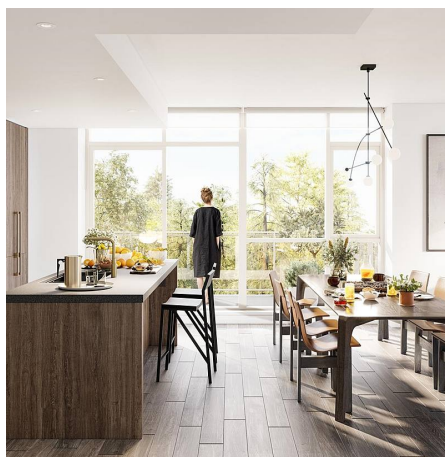

1102 2375 Emery Court, North Vancouver

$2,409,900

Parkside at Lynn by Mosaic. Set at the edge of Kirkstone Park and a quick walk to Lynn Valley Centre. All minutes away from a world-class trail network for hiking, running, riding or skiing in the iconic mountains of the North Shore. All homes include access to the exclusive Lynn Club with an indoor pool, fitness centre and great room. Our Burwell home is part of our Sub-Penthouse Series, and is a three-bedroom, two-bathroom home at 1,895 square feet. All set on a North-East location with a spacious outdoor deck, perfect for hosting in the warmer months. This home features a big, airy kitchen and plenty of storage, as well as a large kitchen island, great for entertaining. A walk-in closet off the main suite provides great storage. Tucked away from the main living space is a den.

KEY INFORMATION

MLS® R2665679

Residential Attached

Central Lonsdale

3 Bedrooms

3 Bathrooms

1,895 SF

$1,018.30 Maintenance Fees

FEATURES

Year Built: 2024

Listed By: Mosaic Avenue Realty Ltd.

rennie