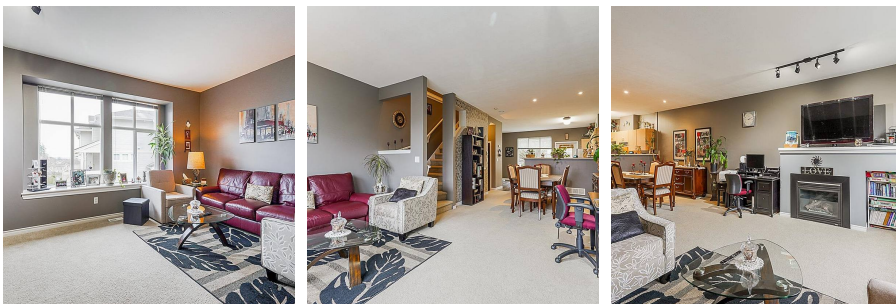

FEATURES

Year Built: 2002

Views: South Mt Baker

Listed By: RE/MAX Treland Realty