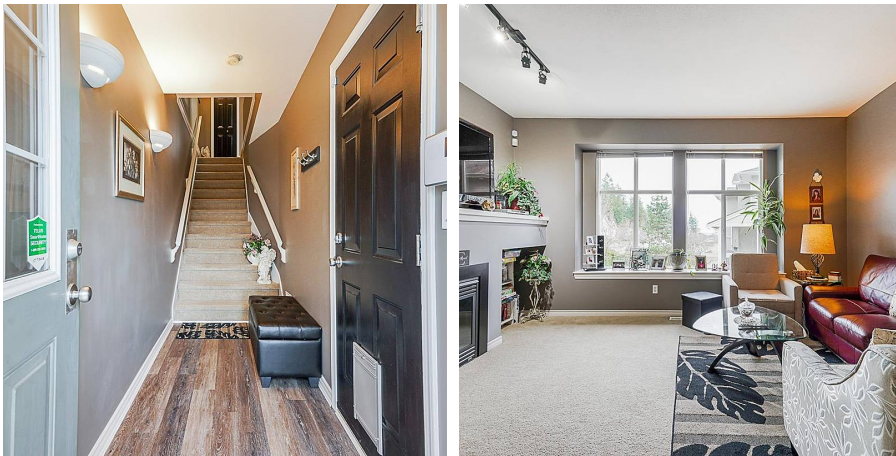

FEATURES

Year Built: 2002

Views: South Mt Baker

Listed By: RE/MAX Treland Realty