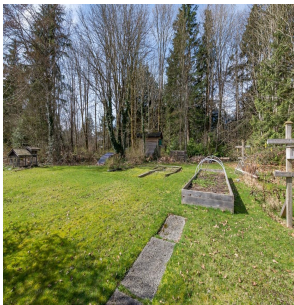

Shawn Wentworth PREC*
604.379.6731
swentworth@rennie.com
rennie.com/shawnwentworth

rennie