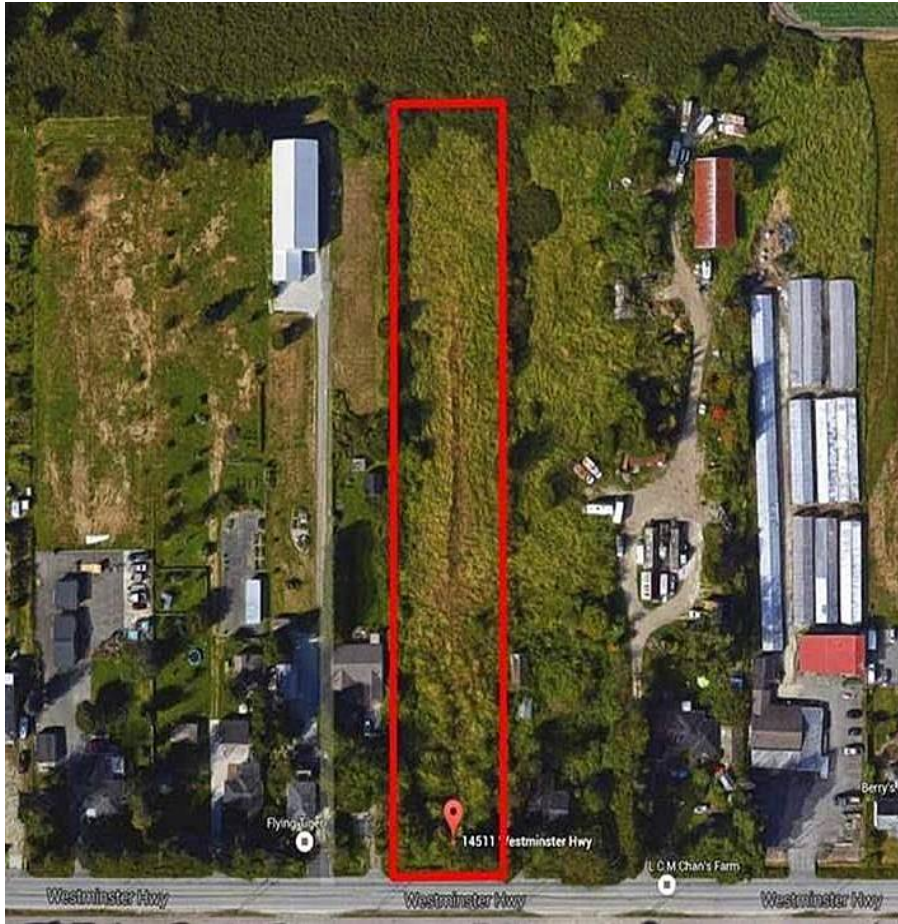

14511 Westminster Highway, Richmond

\$2,688,000

Excellent for investment!!! Easy access to hwy and Golf course nearby. Land only, around 2.039 ACRE. Nice lot on Westminster Hwy, 132' WIDE BY 673' DEEP = 88,836 SQUARE FEET. A convenient location with connected roadways and highways: #91, #99 hwy, Knight St Bridge, East-West Connector, Vancouver and YVR! Richmond Nature Park nearby and surrounded by golf courses, driving range and clubs. Build your Dream House! Sold As is Where is

KEY INFORMATION

MLS® R2666586

Land Only

East Richmond

0 Bedrooms

0 Bathrooms

0 SF

88,836 SF Lot