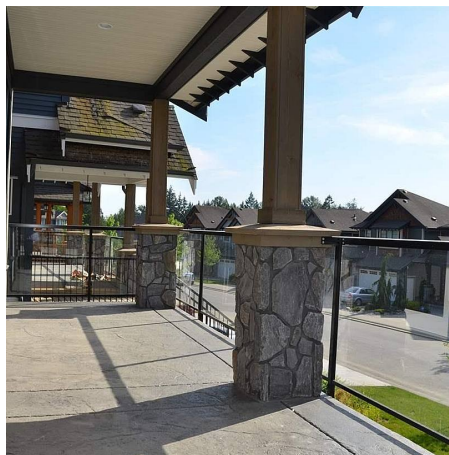

11036 Buckerfield Drive, Maple Ridge

$1,590,000

WITH LOTS OF UPGRADES, shows 5 bedrooms, 4 baths, 10' ceiling in main, fabulous great room lead to an open kitchen with full height cabinets, S/S appliances, large pantry, full range backsplash, crown mouldings, and much more.. ,upper master with spa ensuite, dual sinks, free standing tub with separate shower. THREE other floors, fully finished basement with one guest room and full bath, plumbing rough-in rec room with separate entrance, covered patio/deck front and back (BBQ rough in), rough in A/C, central vacuum, security. 5min to best elementary school in maple ridge-Kanaka Creek Elementary . 5min drive to meadowridge private school, All measurements approx, buyer to verify.

KEY INFORMATION

MLS® R2666389

Residential Detached

Cottonwood

5 Bedrooms

4 Bathrooms

3,009 SF

3,582 SF Lot

FEATURES

Year Built: 2016

Listed By: RA Realty Alliance Inc.

rennie