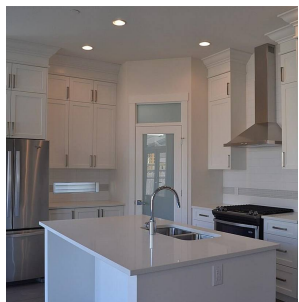

11036 Buckerfield Drive, Maple Ridge

$1,590,000

WITH LOTS OF UPGRADES, shows 5 bedrooms, 4 baths, 10' ceiling in main, fabulous great room lead to an open kitchen with full height cabinets, S/S appliances, large pantry, full range backsplash, crown mouldings, and much more.. ,upper master with spa ensuite, dual sinks, free standing tub with separate shower. THREE other floors, fully finished basement with one guest room and full bath, plumbing rough-in rec room with separate entrance, covered patio/deck front and back (BBQ rough in), rough in A/C, central vacuum, security. 5min to best elementary school in maple ridge-Kanaka Creek Elementary . 5min drive to meadowridge private school, All measurements approx, buyer to verify.

KEY INFORMATION

MLS® R2666389

Residential Detached

Cottonwood

5 Bedrooms

4 Bathrooms

3,009 SF

3,582 SF Lot

FEATURES

Year Built: 2016

Listed By: RA Realty Alliance Inc.

rennie