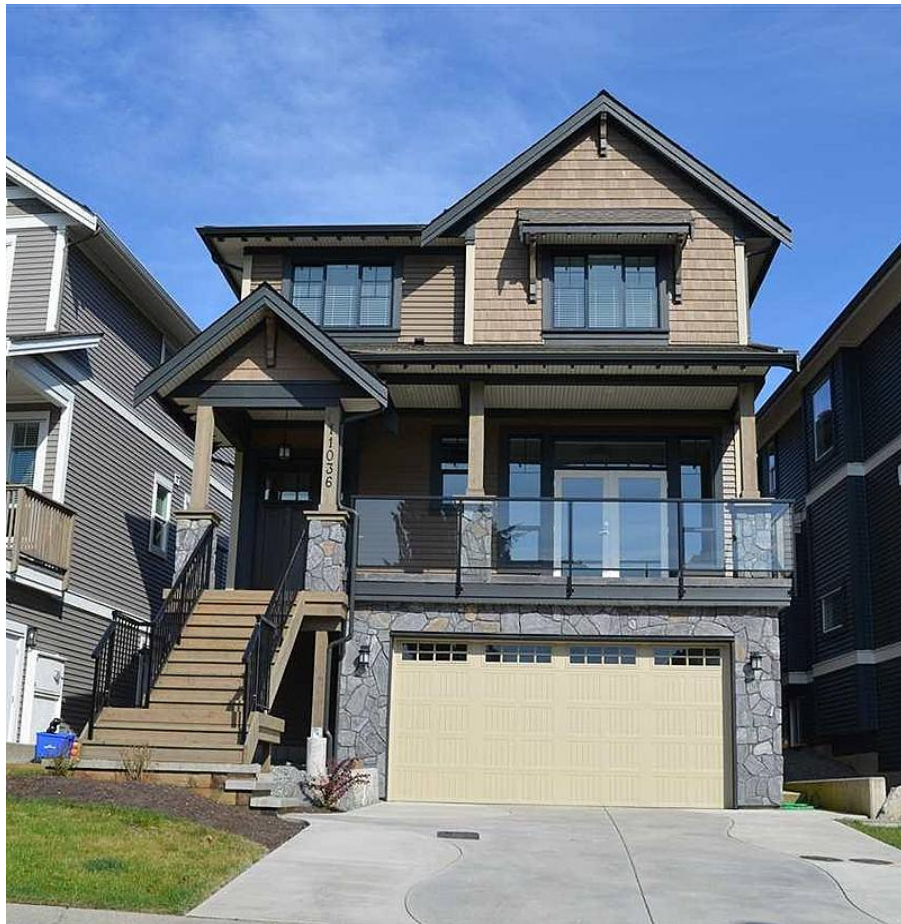

11036 Buckerfield Drive, Maple Ridge

\$1,590,000

WITH LOTS OF UPGRADES, shows 5 bedrooms, 4 baths, 10' ceiling in main, fabulous great room lead to an open kitchen with full height cabinets, S/S appliances, large pantry, full range backsplash, crown mouldings, and much more.. ,upper master with spa ensuite, dual sinks, free standing tub with separate shower. THREE other floors, fully finished basement with one guest room and full bath, plumbing rough-in rec room with separate entrance, covered patio/deck front and back (BBQ rough in), rough in A/C, central vacuum, security. 5min to best elementary school in maple ridge-Kanaka Creek Elementary . 5min drive to meadowridge private school, All measurements approx, buyer to verify.

KEY INFORMATION

MLS® R2666389

Residential Detached

Cottonwood

5 Bedrooms

4 Bathrooms

3,009 SF

3,582 SF Lot