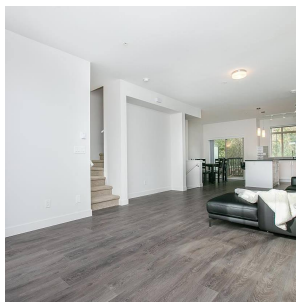

161 11305 240 Street, Maple Ridge

$945,000

Well maintained rarely available modern design large size townhouse at Maple Height. This unit featuring open floor plan, high ceiling on main floor, gourmet kitchen with quartz countertops, stainless appliances and ceramic subway tile. Prime location next to shopping centre and well known private school nearby. Large private fenced backyard. Plenty visitor parking spots available within the complex. Newer developed neighborhood. Quick access to hwy and transit. OPEN HOUSE: APRIL 16, 17 SAT & SUN 2-4PM

KEY INFORMATION

MLS® R2666879
Residential Attached
Cottonwood
3 Bedrooms
3 Bathrooms
1,433 SF

FEATURES

Year Built: 2015
Listed By: RE/MAX City Realty

rennie