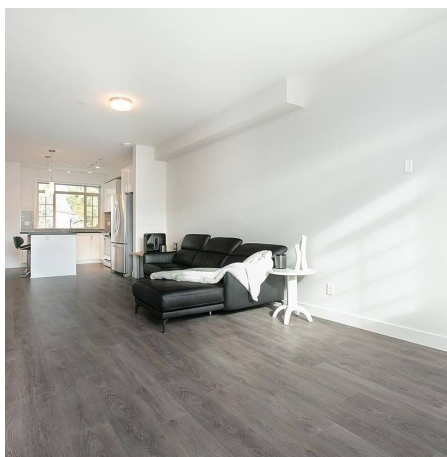

161 11305 240 Street, Maple Ridge

$945,000

Well maintained rarely available modern design large size townhouse at Maple Height. This unit featuring open floor plan, high ceiling on main floor, gourmet kitchen with quartz countertops, stainless appliances and ceramic subway tile. Prime location next to shopping centre and well known private school nearby. Large private fenced backyard. Plenty visitor parking spots available within the complex. Newer developed neighborhood. Quick access to hwy and transit. OPEN HOUSE: APRIL 16, 17 SAT & SUN 2-4PM

KEY INFORMATION

MLS® R2666879
Residential Attached
Cottonwood
3 Bedrooms
3 Bathrooms
1,433 SF

FEATURES

Year Built: 2015
Listed By: RE/MAX City Realty

rennie