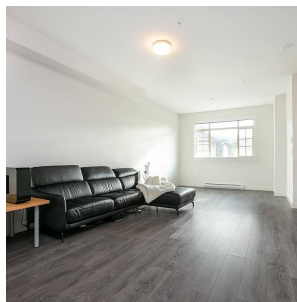

161 11305 240 Street, Maple Ridge

$945,000

Well maintained rarely available modern design large size townhouse at Maple Height. This unit featuring open floor plan, high ceiling on main floor, gourmet kitchen with quartz countertops, stainless appliances and ceramic subway tile. Prime location next to shopping centre and well known private school nearby. Large private fenced backyard. Plenty visitor parking spots available within the complex. Newer developed neighborhood. Quick access to hwy and transit. OPEN HOUSE: APRIL 16, 17 SAT & SUN 2-4PM

KEY INFORMATION

MLS® R2666879
Residential Attached
Cottonwood
3 Bedrooms
3 Bathrooms
1,433 SF

FEATURES

Year Built: 2015
Listed By: RE/MAX City Realty

rennie