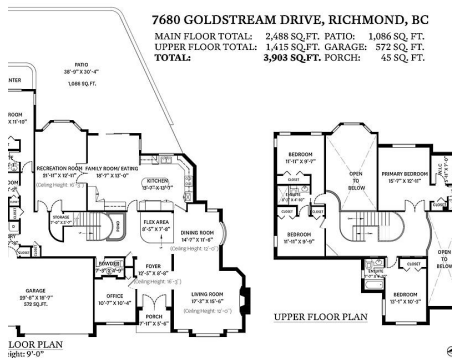

7680 Goldstream Drive, Richmond

$3,799,000

Come see this amazing unique custom-built home situated in one of Richmond's most desirable neighborhoods. The home offers nearly 4000sq ft living area on a wellappointed 8807sq ft lot with 6 bedrms, 6 baths, office space, 3 car garage, and a rec room. The home has been meticulously updated and modernized over the years with engineered hardwood, window blinds, fresh paint, and more. Kitchen has a professional wok stove and high end Thermador appliances and Sub-Zero fridge/freezer. You're steps away from Maple Lane Elementary and London Secondary. Come see this beautiful home to appreciate all the nuances. Showings by Appointment Only. For Matterport viewing, pls visit: <https://my.matterport.com/show/?m=FJFY4n3uCbP&mls=1>

KEY INFORMATION

MLS® R2666895

Residential Detached

Broadmoor

6 Bedrooms

6 Bathrooms

3,903 SF

8,807 SF Lot

FEATURES

Year Built: 1997

Listed By: Luxmore Realty

Andrew Wong PREC*
604.808.2143
ALTY LTD. <http://homebuysell.ca/>

Kitty Lau
604.760.2996
kittyklau@gmail.com

LuxmoreRealty

rennie