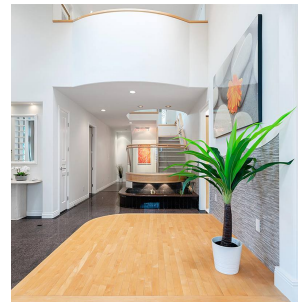

Andrew Wong PREC*
604.808.2143
ALTY LTD. <http://homebuysell.ca/>

Kitty Lau
604.760.2996
kittyklau@gmail.com

LuxmoreRealty