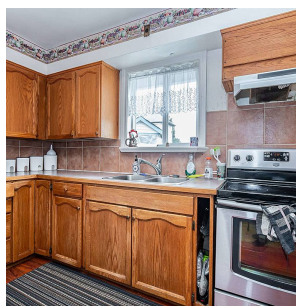

46721 Yale Road, Chilliwack

$1,050,000

Great 3 bed, 1 bath rancher w full unfinished basement avail for sale. Large 65 x 200 lot (.30 acre) with detached 24'7 x 16'7 shop. Lots of upgrades including roof, furnace, HWT, windows and main bath. Kitchen area has great view of fully fenced backyard. Home has original hardwood throughout most of main floor. Full unfinished bsmt waiting for your ideas. Lots of yard space for kids to play as well as room to grow veggies in the garden. The property next door is also for sale lending itself to a large development property if both are purchased together. Act fast on this great family home.

KEY INFORMATION

MLS® R2668012

Residential Detached

Chilliwack

3 Bedrooms

1 Bathroom

2,060 SF

FEATURES

Year Built: 9999

Views: MOUNTAINS

Listed By: RE/MAX Nyda Realty Inc.

rennie