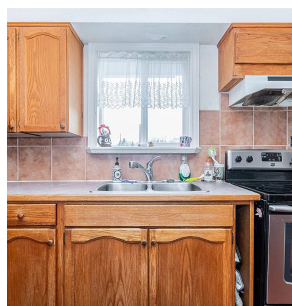

46721 Yale Road, Chilliwack

$1,050,000

Great 3 bed, 1 bath rancher w full unfinished basement avail for sale. Large 65 x 200 lot (.30 acre) with detached 24'7 x 16'7 shop. Lots of upgrades including roof, furnace, HWT, windows and main bath. Kitchen area has great view of fully fenced backyard. Home has original hardwood throughout most of main floor. Full unfinished bsmt waiting for your ideas. Lots of yard space for kids to play as well as room to grow veggies in the garden. The property next door is also for sale lending itself to a large development property if both are purchased together. Act fast on this great family home.

KEY INFORMATION

MLS® R2668012

Residential Detached

Chilliwack

3 Bedrooms

1 Bathroom

2,060 SF

FEATURES

Year Built: 9999

Views: MOUNTAINS

Listed By: RE/MAX Nyda Realty Inc.

rennie