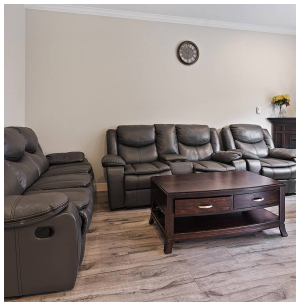

25 31235 Upper Maclure Road, Abbotsford

$859,900

PRICE REDUCTION -Klazina Estates is the perfect place to call home, coming with 2 stories and a basement area for entertaining and or can be made into a theatre room. Enter a spacious foyer, leading to your gourmet kitchen, with great counter space and storage, and a dishwasher along with a double sink. The living room has a great amount of space to fit your couches and hang your TV. There is a powder room on the main floor and dining area. With over 2000sq feet of living space, this spotless unit features 3 bedrooms and 4 bathrooms. There is a concrete patio in the backyard which is fenced and can fit a large size trampoline. This Complex is close to all amenities and is walking distance to Eugene Reimer Middle and Rick Hansen Secondary Schools. Pets & rentals allowed.

KEY INFORMATION

MLS® R2667286

Residential Attached

Abbotsford West

3 Bedrooms

4 Bathrooms

2,014 SF

FEATURES

Year Built: 2008

Listed By: Sutton Group-West Coast Realty (Abbotsford)

rennie