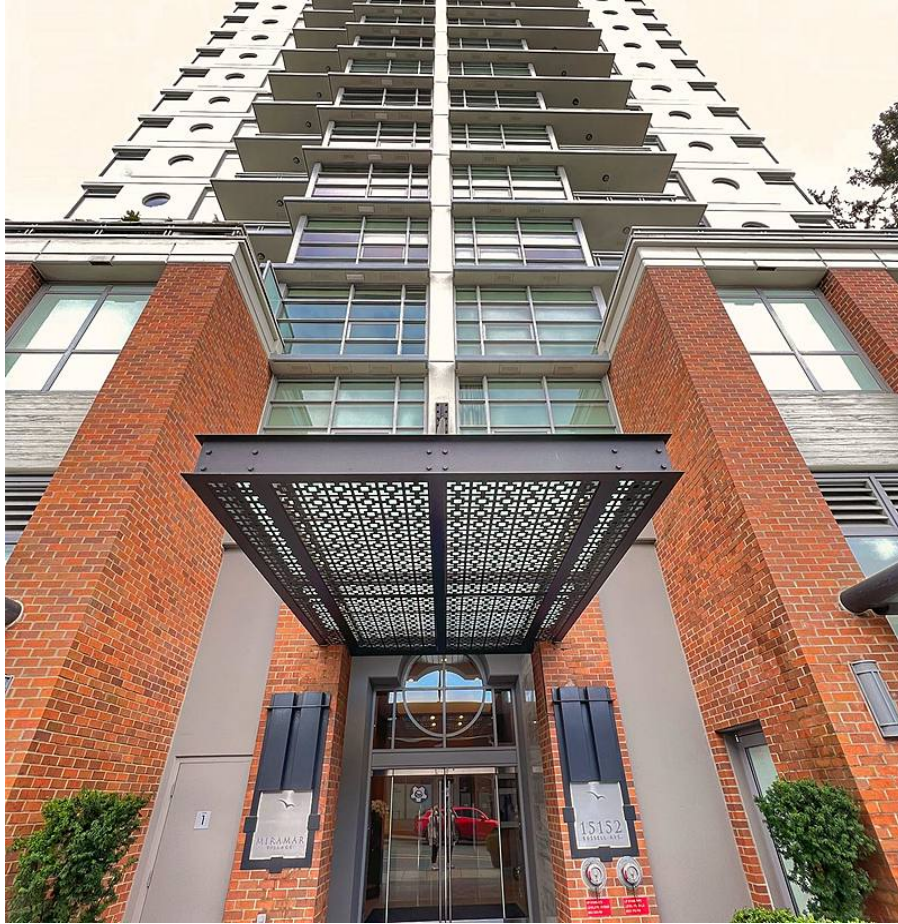

804 15152 Russell Avenue, White Rock

\$960,000

Centre Location!! Miramar Tower built by Bosa. This luxurious designed condo brings you convenience in style. Surrounded by trees, parks, breeze, high-rating restaurants, art club, shopping centres, banks, beaches, library, full size recreation centre, hospital all within walking distance. 30 min drive o Rmd and Surrey Centre. Imagining sipping your favorite drink and enjoying the breath-taking mountain & city views any time of the day. Friendly open concept floor plan with spacious master bdrm & 2nd bdrm tucked away on both ends, hardwood floor, quartz counter, AC, high-end appliance and more. It is yearning for you to move in.

FEATURES

Year Built: 2009

Views: CITY AND MOUNTAIN

Listed By: Macdonald Realty Westmar

rennie