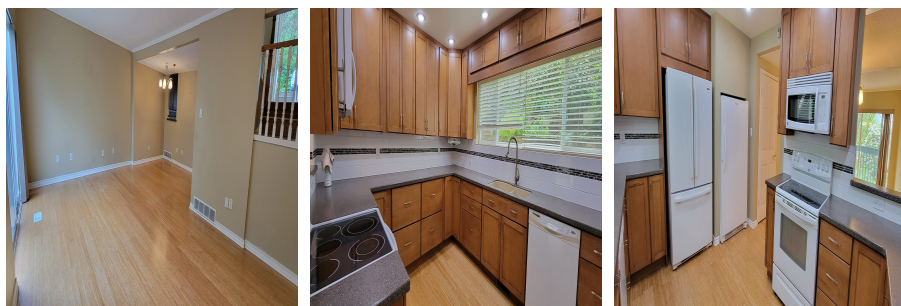

FEATURES

Year Built: 1969

Views: Greenbelt Behind

Listed By: Sutton Centre Realty