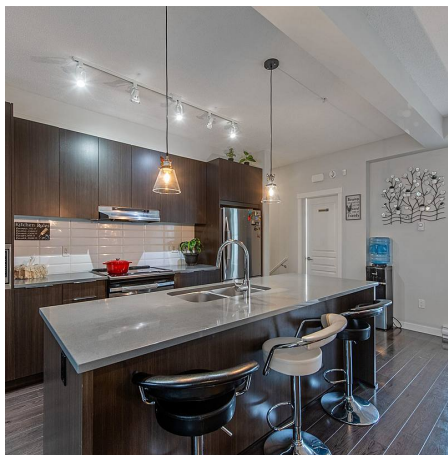

703 11295 Pazarena Place, Maple Ridge

$850,000

One of Polygons beautifully designed townhouse, featuring 3 bedrooms, 2.5 bathrooms, with ample bright natural light, large bay windows with 9 foot ceilings, generous size dining area, and livingroom , well designed open concept kitchen with generous kitchen island, all quartz countertops, stainless steel appliances & modern light fixtures, & large balcony. Main level there is a powder room. Upper level 3 nice size bedrooms, the Master bedroom includes spa-inspired ensuite bathroom, offering a dual sink and walk in shower lots of storage. Large double garage,also fence back yard. Glub house to follow, & outdoor pool. Minutes. Thomas Haney Schools, Telosky Stadium and Haney Place Mall, easy access to Lougheed Hwy transit only minutes away. Don't miss out.

KEY INFORMATION

MLS® R2667487

Residential Attached

East Central Maple Ridge

3 Bedrooms

3 Bathrooms

1,281 SF

FEATURES

Year Built: 2020

Listed By: Sutton Group-West Coast Realty

rennie