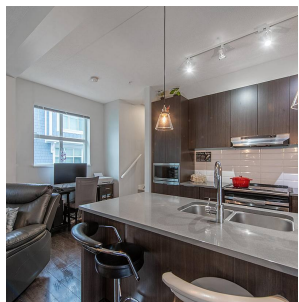

703 11295 Pazarena Place, Maple Ridge

$850,000

One of Polygons beautifully designed townhouse, featuring 3 bedrooms, 2.5 bathrooms, with ample bright natural light, large bay windows with 9 foot ceilings, generous size dining area, and livingroom , well designed open concept kitchen with generous kitchen island, all quartz countertops, stainless steel appliances & modern light fixtures, & large balcony. Main level there is a powder room. Upper level 3 nice size bedrooms, the Master bedroom includes spa-inspired ensuite bathroom, offering a dual sink and walk in shower lots of storage. Large double garage,also fence back yard. Glub house to follow, & outdoor pool. Minutes. Thomas Haney Schools, Telosky Stadium and Haney Place Mall, easy access to Lougheed Hwy transit only minutes away. Don't miss out.

KEY INFORMATION

MLS® R2667487

Residential Attached

East Central Maple Ridge

3 Bedrooms

3 Bathrooms

1,281 SF

FEATURES

Year Built: 2020

Listed By: Sutton Group-West Coast Realty

rennie