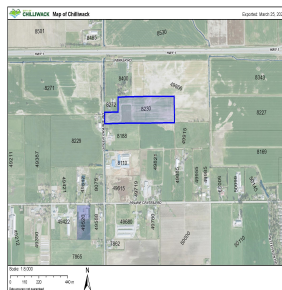

8230 Upper Prairie Road, Chilliwack

$3,500,000

17.74 acres of fertile farm land in East Chilliwack waiting for you. Take this opportunity to build your dream home and be surrounded by quiet and private agricultural land. This property is waiting for you to start your next farming venture. Call for more info today.

KEY INFORMATION

MLS® R2668951

Land Only

Chilliwack

0 Bedrooms

0 Bathrooms

0 SF

FEATURES

Listed By: RE/MAX Nyda Realty Inc.

rennie