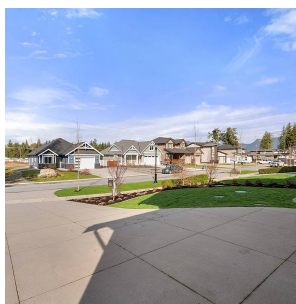

# 10104 Parkwood Drive, Rosedale

\$1,799,900

Award-winning builder's own home and shop in Rosedale now available for the first time. Built with care in 2017 on a large .279 acre lot, this 6 bedroom home ticks all the boxes. Elegant entry, with a wide hall way leading to a central common area with lots of windows. Admire the gorgeous designer kitchen with quartz counters and pantry, the classy dining and great room, and working from home has never been as easy as in the executive office. Upstairs the luxuriant master suite with 5-piece ensuite awaits, as well as 2 more bedrooms and plenty of storage. 3 more bedrooms below (easily suitable) with outside entrance. Awesome covered patio, shop, and garden area. Absolutely nothing has been overlooked here on this special property, and all in tip-top shape. Stunning!

## FEATURES

Year Built: 2017

Views: Mt. Cheam

Listed By: Royal LePage Wheeler Cheam

rennie