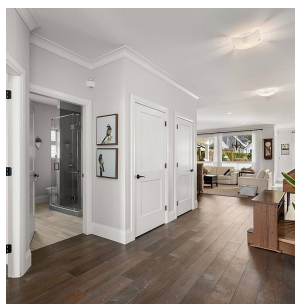

10104 Parkwood Drive, Rosedale

$1,799,900

Award-winning builder's own home and shop in Rosedale now available for the first time. Built with care in 2017 on a large .279 acre lot, this 6 bedroom home ticks all the boxes. Elegant entry, with a wide hall way leading to a central common area with lots of windows. Admire the gorgeous designer kitchen with quartz counters and pantry, the classy dining and great room, and working from home has never been as easy as in the executive office. Upstairs the luxuriant master suite with 5-piece ensuite awaits, as well as 2 more bedrooms and plenty of storage. 3 more bedrooms below (easily suitable) with outside entrance. Awesome covered patio, shop, and garden area. Absolutely nothing has been overlooked here on this special property, and all in tip-top shape. Stunning!

KEY INFORMATION

MLS® R2669111

Residential Detached

BC

6 Bedrooms

4 Bathrooms

4,550 SF

12,150 SF Lot

FEATURES

Year Built: 2017

Views: Mt. Cheam

Listed By: Royal LePage Wheeler Cheam

rennie