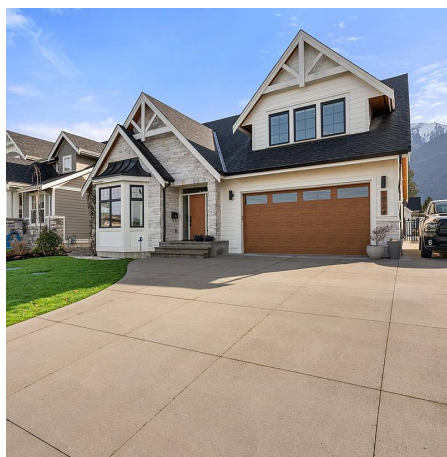

# 10104 Parkwood Drive, Rosedale

\$1,799,900

Award-winning builder's own home and shop in Rosedale now available for the first time. Built with care in 2017 on a large .279 acre lot, this 6 bedroom home ticks all the boxes. Elegant entry, with a wide hall way leading to a central common area with lots of windows. Admire the gorgeous designer kitchen with quartz counters and pantry, the classy dining and great room, and working from home has never been as easy as in the executive office. Upstairs the luxuriant master suite with 5-piece ensuite awaits, as well as 2 more bedrooms and plenty of storage. 3 more bedrooms below (easily suitable) with outside entrance. Awesome covered patio, shop, and garden area. Absolutely nothing has been overlooked here on this special property, and all in tip-top shape. Stunning!

## KEY INFORMATION

MLS® R2669111

Residential Detached

BC

6 Bedrooms

4 Bathrooms

4,550 SF

12,150 SF Lot

## FEATURES

Year Built: 2017

Views: Mt. Cheam

Listed By: Royal LePage Wheeler Cheam

rennie