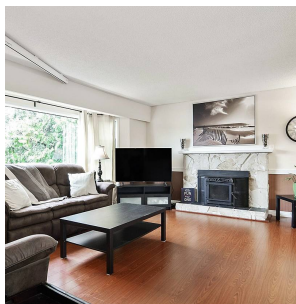

11458 Wildwood Crescent, Pitt Meadows

$1,328,000

Looking for Privacy? Enjoy your morning coffee, family barbeques on the large east-facing patio with peaceful greenbelt views. A huge fenced backyard is perfect for soccer, trampolines, gardens, and pets. This home is wheelchair friendly, perfect for anyone in your family or friends with mobility challenges. The home has an outside professionally installed lift (elevator) 2 of the bedrooms have had a wall removed for greater accessibility, could easily be added back to be 3 bedrooms up. Updated kitchen with lots of cupboards and counter space. Spacious upstairs walk-in shower. Potential down with a separate entrance. This home is located in a quiet family area close to bus, school, recreation, and walking trails. Don't miss seeing this unique home Today, call your realtor to view

KEY INFORMATION

MLS® R2669617

Residential Detached

South Meadows

5 Bedrooms

3 Bathrooms

2,106 SF

8,276 SF Lot

FEATURES

Year Built: 1976

Views: Greenbelt

Listed By: Sutton Group-West Coast Realty

rennie