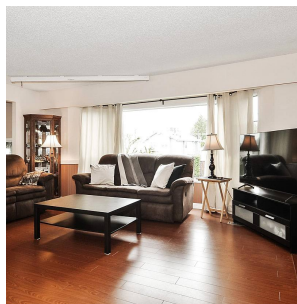

11458 Wildwood Crescent, Pitt Meadows

$1,328,000

Looking for Privacy? Enjoy your morning coffee, family barbeques on the large east-facing patio with peaceful greenbelt views. A huge fenced backyard is perfect for soccer, trampolines, gardens, and pets. This home is wheelchair friendly, perfect for anyone in your family or friends with mobility challenges. The home has an outside professionally installed lift (elevator) 2 of the bedrooms have had a wall removed for greater accessibility, could easily be added back to be 3 bedrooms up. Updated kitchen with lots of cupboards and counter space. Spacious upstairs walk-in shower. Potential down with a separate entrance. This home is located in a quiet family area close to bus, school, recreation, and walking trails. Don't miss seeing this unique home Today, call your realtor to view

KEY INFORMATION

MLS® R2669617

Residential Detached

South Meadows

5 Bedrooms

3 Bathrooms

2,106 SF

8,276 SF Lot

FEATURES

Year Built: 1976

Views: Greenbelt

Listed By: Sutton Group-West Coast Realty

rennie