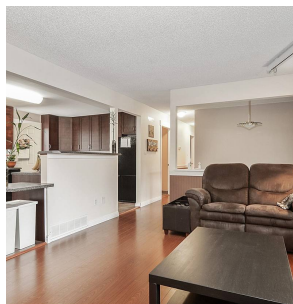

11458 Wildwood Crescent, Pitt Meadows

$1,328,000

Looking for Privacy? Enjoy your morning coffee, family barbeques on the large east-facing patio with peaceful greenbelt views. A huge fenced backyard is perfect for soccer, trampolines, gardens, and pets. This home is wheelchair friendly, perfect for anyone in your family or friends with mobility challenges. The home has an outside professionally installed lift (elevator) 2 of the bedrooms have had a wall removed for greater accessibility, could easily be added back to be 3 bedrooms up. Updated kitchen with lots of cupboards and counter space. Spacious upstairs walk-in shower. Potential down with a separate entrance. This home is located in a quiet family area close to bus, school, recreation, and walking trails. Don't miss seeing this unique home Today, call your realtor to view

KEY INFORMATION

MLS® R2669617

Residential Detached

South Meadows

5 Bedrooms

3 Bathrooms

2,106 SF

8,276 SF Lot

FEATURES

Year Built: 1976

Views: Greenbelt

Listed By: Sutton Group-West Coast Realty

rennie