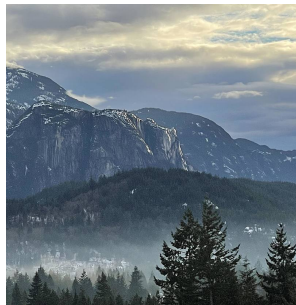

21 1026 Glacier View Drive, Squamish

$1,449,000

Glacierview Drive Luxury 3 bdrm townhome on 3 levels with awe-inspiring views of the Howe Sound and Tantalus Mountains! Season's View sits high in Garibaldi Highlands on one of the most spectacular streets in Squamish. Pull into your private double garage and enter into one level of formal dining and living with gorgeous New White kitchen with Granite! Alder Hardwood throughout. Access from living room to a covered private deck perfect to entertain and capture all the natural surroundings. Private upstairs Master bedroom suite with full spa like bathroom, walk in closet and doors opening onto another beautiful deck to take in the views. Downstairs offers 2 additional bedrooms with laundry and a great rec room perfect for media easy to view!

KEY INFORMATION

MLS® R2670040

Residential Attached

Garibaldi Highlands

3 Bedrooms

3 Bathrooms

2,060 SF

FEATURES

Year Built: 2005

Views: MOUNTAIN, OCEAN, VALLEY

Listed By: Macdonald Realty

rennie