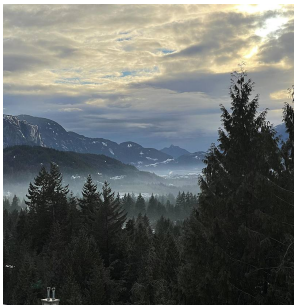

21 1026 Glacier View Drive, Squamish

$1,449,000

Glacierview Drive Luxury 3 bdrm townhome on 3 levels with awe-inspiring views of the Howe Sound and Tantalus Mountains! Season's View sits high in Garibaldi Highlands on one of the most spectacular streets in Squamish. Pull into your private double garage and enter into one level of formal dining and living with gorgeous New White kitchen with Granite! Alder Hardwood throughout. Access from living room to a covered private deck perfect to entertain and capture all the natural surroundings. Private upstairs Master bedroom suite with full spa like bathroom, walk in closet and doors opening onto another beautiful deck to take in the views. Downstairs offers 2 additional bedrooms with laundry and a great rec room perfect for media easy to view!

KEY INFORMATION

MLS® R2670040

Residential Attached

Garibaldi Highlands

3 Bedrooms

3 Bathrooms

2,060 SF

FEATURES

Year Built: 2005

Views: MOUNTAIN, OCEAN, VALLEY

Listed By: Macdonald Realty

rennie