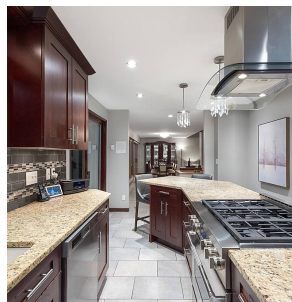

834 Washington Drive, Port Moody

$2,888,000

Now is your chance to own one of Port Moody's finest homes! With nearly 5,000 sqft of living space, heated indoor pool on the main level & large balconies facing the water views - this home is an entertainer's paradise. The main level features a family room & large living area with vaulted ceilings looking out to the water view. Up the steps is your oversized dining area across from the chef's kitchen with high end stainless steel appliances. Right off the main area is your indoor pool paradise - perfect for year round entertaining! The bridge off the pool leads to 4 generous sized bedrooms & 2 full baths. Upstairs is your private master retreat complete with a dressing room, WIC, gym, spa-inspired ensuite & a private balcony. This home must be seen to be appreciated!

KEY INFORMATION

MLS® R2670052

Residential Detached

College Park

6 Bedrooms

5 Bathrooms

4,878 SF

7,372 SF Lot

FEATURES

Year Built: 1981

Views: BURRARD INLET

Listed By: Royal LePage West Real Estate Services

rennie