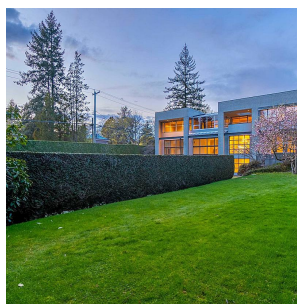

1462 Connaught Drive, Vancouver

$10,888,888

ABSOLUTELY WORLD CLASS DREAM HOME! RARE FIND THIS CONTEMPORARY MODERN STYLE SOLID MANSION STUNNING ON OVER HALF ACRE LAND, LOCATED IN THE MOST PRESTIGIOUS PRIME SHAUGHNESSY AREA! Truly once a life time to own this AWARD WINNING ARCHTECTURAL MASTERPIECE BY FAMOUS ARCHITECT JAMES CHENG. ALMOST 10,000 SF ORIENTAL SERENITY LIVING SPACE WITH SOPHISTICATED INTERIOR BY ROBERT LEDINGHAM. DRAMATIC FEATURES THROUGHOUT INCLUDING VAULTED CEILINGS AND CUSTOM GLASS & 2 STOREY ATRIUM. Features including central air conditioning (dual heating system, Home Theatre, alarm system FULL SIZE TENNIS COURT, sauna hot tub, steam shower & outdoor BBQ. Guest suite and Nanny's quarters, Chinese Kitchen. Truly a "PIECE OF ART" LUXURY HIDDEN DIAMOND HOME! SEEING IS BELIEVING! PROUD TO SHOW AND OWN!

KEY INFORMATION

MLS® R2670510

Residential Detached

Shaughnessy

7 Bedrooms

8 Bathrooms

9,247 SF

21,526 SF Lot

FEATURES

Year Built: 1986

Listed By: Sutton Group-West Coast Realty

rennie