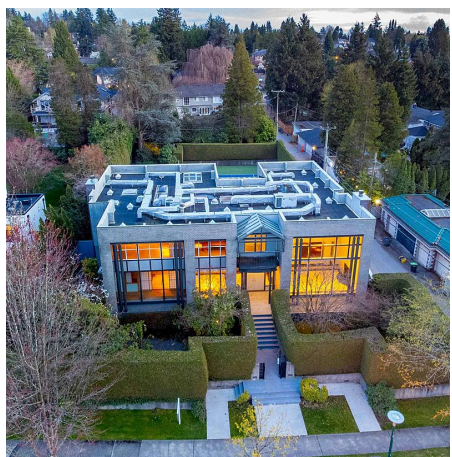

1462 Connaught Drive, Vancouver

\$10,888,888

ABSOLUTELY WORLD CLASS DREAM HOME! RARE FIND THIS CONTEMPORARY MODERN STYLE SOLID MANSION STUNNING ON OVER HALF ACRE LAND, LOCATED IN THE MOST PRESTIGIOUS PRIME SHAUGHNESSY AREA! Truly once a life time to own this AWARD WINNING ARCHTECTURAL MASTERPIECE BY FAMOUS ARCHITECT JAMES CHENG. ALMOST 10,000 SF ORIENTAL SERENITY LIVING SPACE WITH SOPHISTICATED INTERIOR BY ROBERT LEDINGHAM. DRAMATIC FEATURES THROUGHOUT INCLUDING VAULTED CEILINGS AND CUSTOM GLASS & 2 STOREY ATRIUM. Features including central air conditioning (dual heating system, Home Theatre, alarm system FULL SIZE TENNIS COURT, sauna hot tub, steam shower & outdoor BBQ. Guest suite and Nanny's quarters, Chinese Kitchen. Truly a "PIECE OF ART" LUXURY HIDDEN DIAMOND HOME! SEEING IS BELIEVING! PROUD TO SHOW AND OWN!

KEY INFORMATION

MLS® R2670510

Residential Detached

Shaughnessy

7 Bedrooms

8 Bathrooms

9,247 SF

21,526 SF Lot