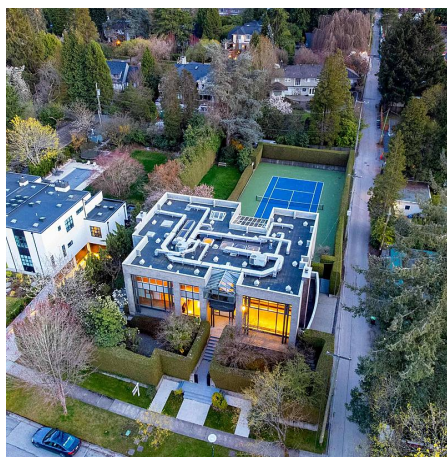

1462 Connaught Drive, Vancouver

\$10,888,888

ABSOLUTELY WORLD CLASS DREAM HOME! RARE FIND THIS CONTEMPORARY MODERN STYLE SOLID MANSION STUNNING ON OVER HALF ACRE LAND, LOCATED IN THE MOST PRESTIGIOUS PRIME SHAUGHNESSY AREA! Truly once a life time to own this AWARD WINNING ARCHTECTURAL MASTERPIECE BY FAMOUS ARCHITECT JAMES CHENG. ALMOST 10,000 SF ORIENTAL SERENITY LIVING SPACE WITH SOPHISTICATED INTERIOR BY ROBERT LEDINGHAM. DRAMATIC FEATURES THROUGHOUT INCLUDING VAULTED CEILINGS AND CUSTOM GLASS & 2 STOREY ATRIUM. Features including central air conditioning (dual heating system, Home Theatre, alarm system FULL SIZE TENNIS COURT, sauna hot tub, steam shower & outdoor BBQ. Guest suite and Nanny's quarters, Chinese Kitchen. Truly a "PIECE OF ART" LUXURY HIDDEN DIAMOND HOME! SEEING IS BELIEVING! PROUD TO SHOW AND OWN!

KEY INFORMATION

MLS® R2670510

Residential Detached

Shaughnessy

7 Bedrooms

8 Bathrooms

9,247 SF

21,526 SF Lot