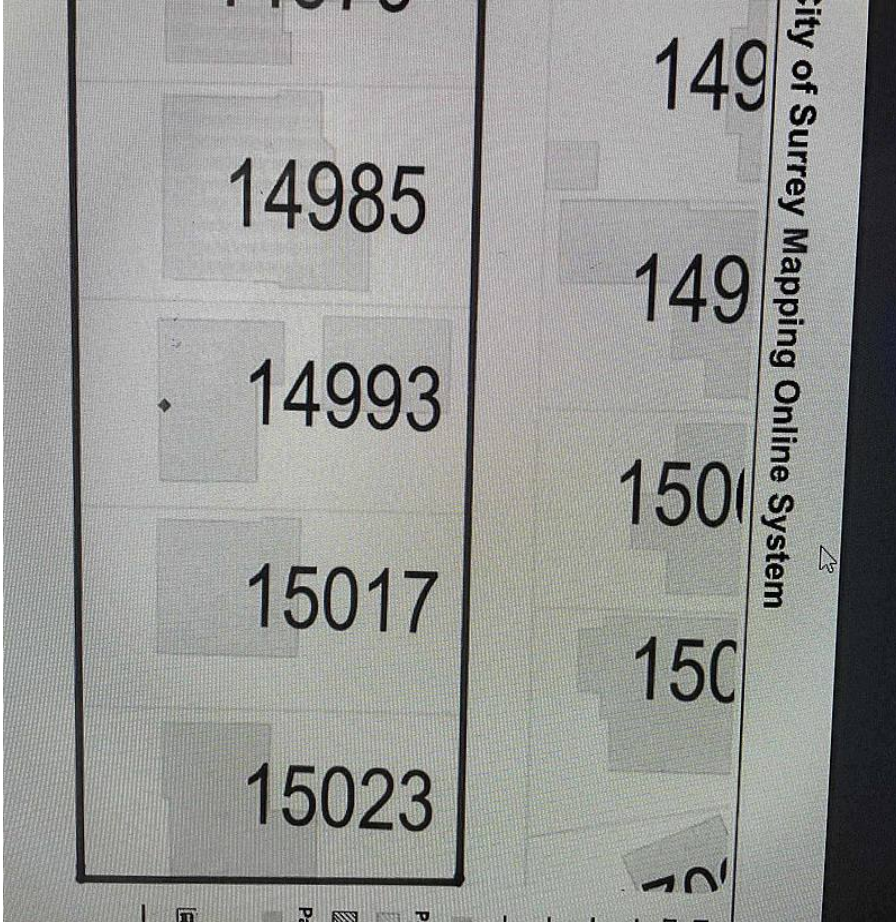

14979 96th Avenue Avenue, Surrey

\$2,000,000

Guildford area 3 bedroom, 2 bath rancher centrally located in Guildford's Johnston Heights neighborhood. Double garage, & bonus 16' storage container! Great location w/ short walk to elementary & high schools, parks, transportation, & short drive to Guildford shopping, restaurants, & amenities. Easy access to Hwy #1!

KEY INFORMATION

MLS® R2669879

Residential Detached

Guildford

3 Bedrooms

2 Bathrooms

1,276 SF

7,139 SF Lot