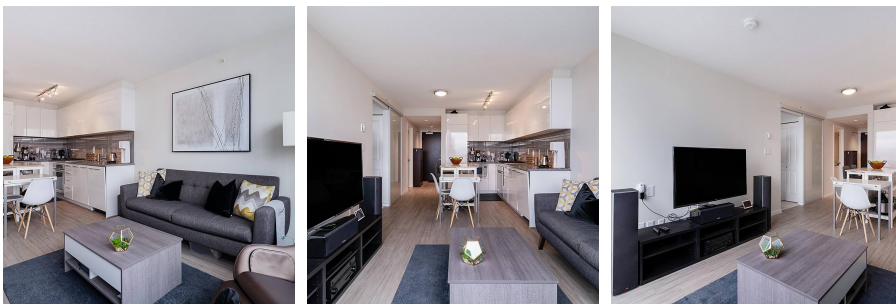

Eric Zamora PREC*
778.389.4556
ezamora@rennie.com
rennie.com/ericzamora

Shelly Vellani PREC*
604.710.3681
svellani@rennie.com
rennie.com/shellyvellani

rennie