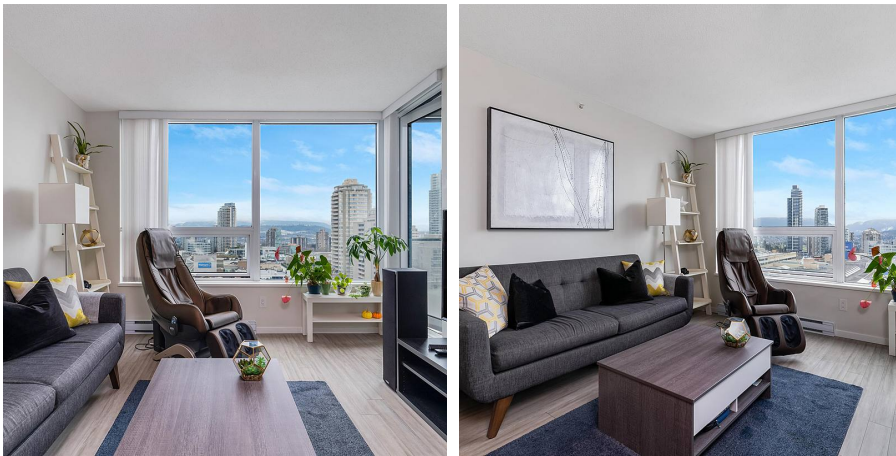

FEATURES

Year Built: 2013

Views: NORTHSORE MOUNTAINS

Listed By: rennie & associates realty ltd.