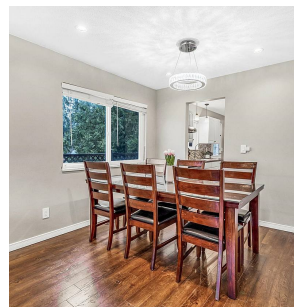

7005 141a Street, Surrey

$1,199,000

Welcome to spacious, bright and well-maintained half duplex on quiet street with HUGE yard and big driveway. Big garden shed in the yard. This cozy home comes with 3 bedrooms, 2 full bathrooms, one storage room, with big patio for outdoor family fun, in a fenced yard. Georges Vanier Elementary School just next door, your kids can have lunch at home, very demanding area of Surrey. This is close to shopping area, library and transit. Book your showing today!

KEY INFORMATION

MLS® R2670544

Residential Attached

East Newton

3 Bedrooms

2 Bathrooms

1,310 SF

5,160 SF Lot

FEATURES

Year Built: 1976

Listed By: Century 21 Supreme Realty Inc.

rennie