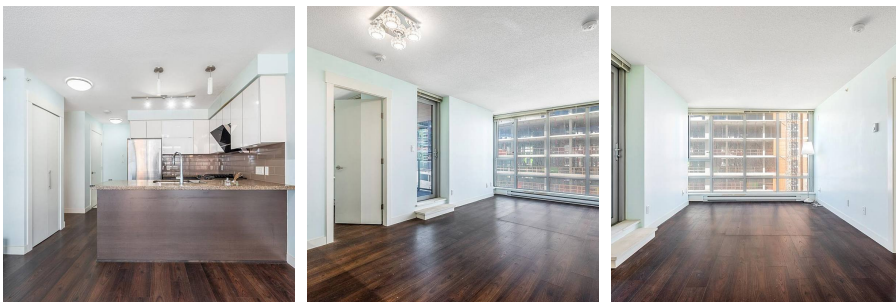

FEATURES

Year Built: 2012

Views: CITY & MOUNTAIN VIEW

Listed By: RE/MAX Westcoast