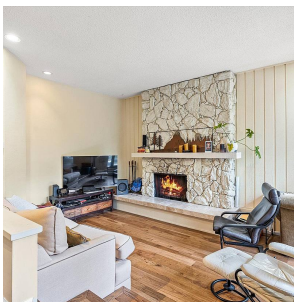

A205 1400 Alta Lake Road, Whistler

$799,000

LAKESIDE 1 bed & 1 bath unit for sale at Tamarisk! Zoned for full time usage and long term rentals. Nicely updated with engineered hardwood floors, new vanity, storage and sold fully furnished and includes 2 kayaks! The whole complex had recently undergone a massive improvement to the building envelope, new windows, roof and deck membranes. Prime location on the shores of Alpha Lake. Private canoe storage & dock, 3 bike rooms, private storage in the building, lot's of parking and a full-time caretaker. Located on the bus route and bike on the Valley Trail. Perfect starter home or rental property.

KEY INFORMATION

MLS® R2671793

Residential Attached

Whistler Creek

1 Bedroom

1 Bathroom

719 SF

$450.43 Maintenance Fees

FEATURES

Year Built: 1975

Views: Alpha Lake

Listed By: Sutton Group-West Coast Realty

rennie