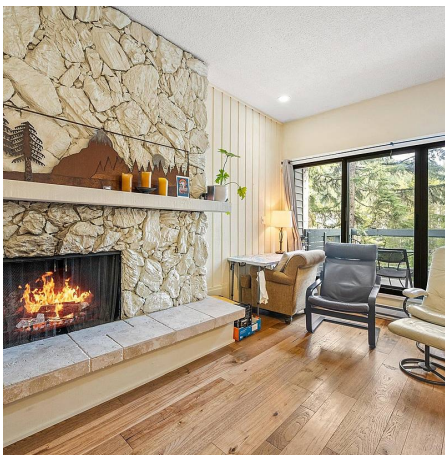

A205 1400 Alta Lake Road, Whistler

$799,000

LAKESIDE 1 bed & 1 bath unit for sale at Tamarisk! Zoned for full time usage and long term rentals. Nicely updated with engineered hardwood floors, new vanity, storage and sold fully furnished and includes 2 kayaks! The whole complex had recently undergone a massive improvement to the building envelope, new windows, roof and deck membranes. Prime location on the shores of Alpha Lake. Private canoe storage & dock, 3 bike rooms, private storage in the building, lot's of parking and a full-time caretaker. Located on the bus route and bike on the Valley Trail. Perfect starter home or rental property.

KEY INFORMATION

MLS® R2671793

Residential Attached

Whistler Creek

1 Bedroom

1 Bathroom

719 SF

$450.43 Maintenance Fees

FEATURES

Year Built: 1975

Views: Alpha Lake

Listed By: Sutton Group-West Coast Realty

rennie