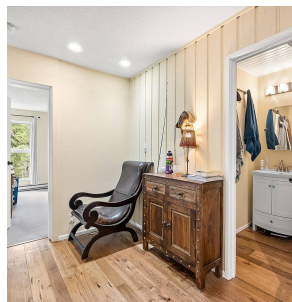

A205 1400 Alta Lake Road, Whistler

$799,000

LAKESIDE 1 bed & 1 bath unit for sale at Tamarisk! Zoned for full time usage and long term rentals. Nicely updated with engineered hardwood floors, new vanity, storage and sold fully furnished and includes 2 kayaks! The whole complex had recently undergone a massive improvement to the building envelope, new windows, roof and deck membranes. Prime location on the shores of Alpha Lake. Private canoe storage & dock, 3 bike rooms, private storage in the building, lot's of parking and a full-time caretaker. Located on the bus route and bike on the Valley Trail. Perfect starter home or rental property.

KEY INFORMATION

MLS® R2671793

Residential Attached

Whistler Creek

1 Bedroom

1 Bathroom

719 SF

$450.43 Maintenance Fees

FEATURES

Year Built: 1975

Views: Alpha Lake

Listed By: Sutton Group-West Coast Realty

rennie