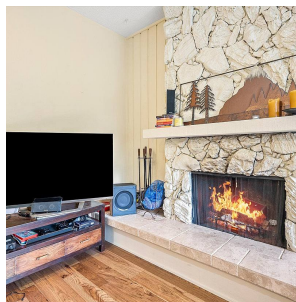

A205 1400 Alta Lake Road, Whistler

$799,000

LAKESIDE 1 bed & 1 bath unit for sale at Tamarisk! Zoned for full time usage and long term rentals. Nicely updated with engineered hardwood floors, new vanity, storage and sold fully furnished and includes 2 kayaks! The whole complex had recently undergone a massive improvement to the building envelope, new windows, roof and deck membranes. Prime location on the shores of Alpha Lake. Private canoe storage & dock, 3 bike rooms, private storage in the building, lot's of parking and a full-time caretaker. Located on the bus route and bike on the Valley Trail. Perfect starter home or rental property.

KEY INFORMATION

MLS® R2671793

Residential Attached

Whistler Creek

1 Bedroom

1 Bathroom

719 SF

$450.43 Maintenance Fees

FEATURES

Year Built: 1975

Views: Alpha Lake

Listed By: Sutton Group-West Coast Realty

rennie