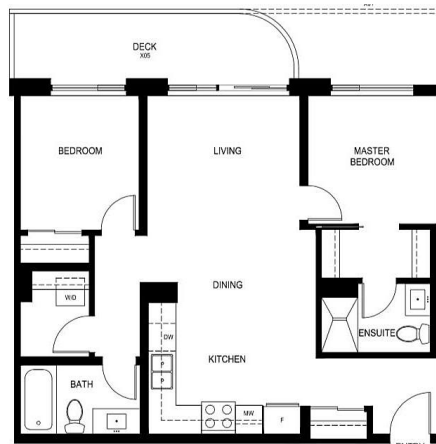

605 8725 University Crescent, Burnaby

$649,900

Situated at the peak of Burnaby Mountain in the heart of SFU's UniverCity community, Crescent Court offers exceptional homes in a natural setting with the benefits of urban living. Featuring spacious apartments and townhomes, the Crescent is your connection to contemporary West Coast living. This spacious 2br + 2 bath southfacing unit comes with 1 parking and 1 locker.

KEY INFORMATION

MLS® R2671867

Residential Attached

Simon Fraser University

2 Bedrooms

2 Bathrooms

809 SF

$363.31 Maintenance Fees

FEATURES

Year Built: 2022

Listed By: RE/MAX Crest Realty

rennie