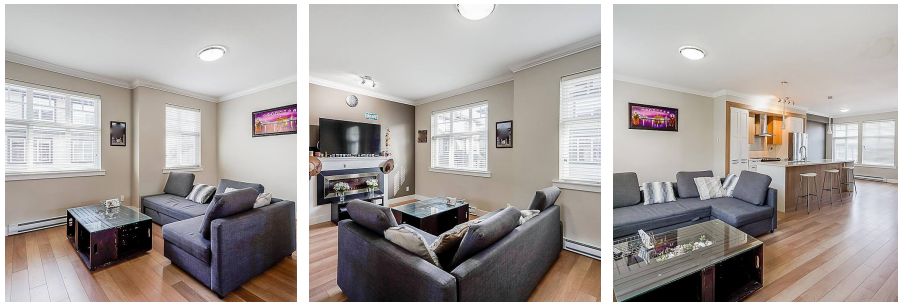

FEATURES

Year Built: 2014

Listed By: Planet Group Realty Inc.