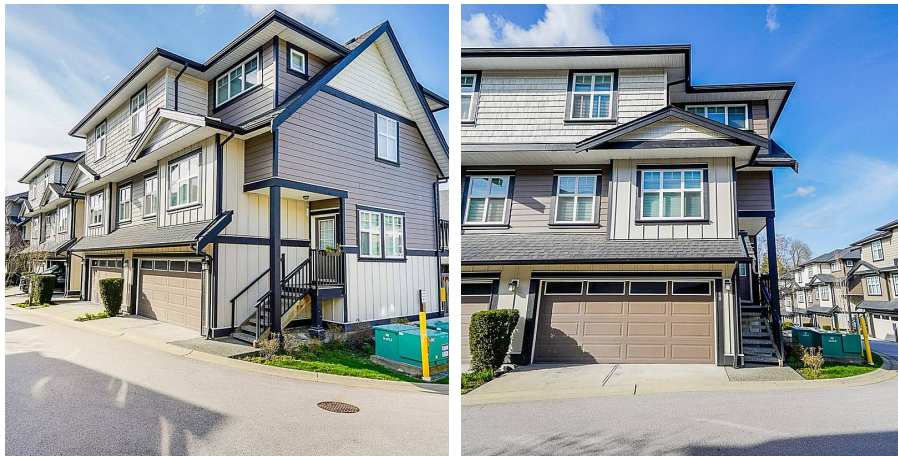

FEATURES

Year Built: 2014

Listed By: Planet Group Realty Inc.