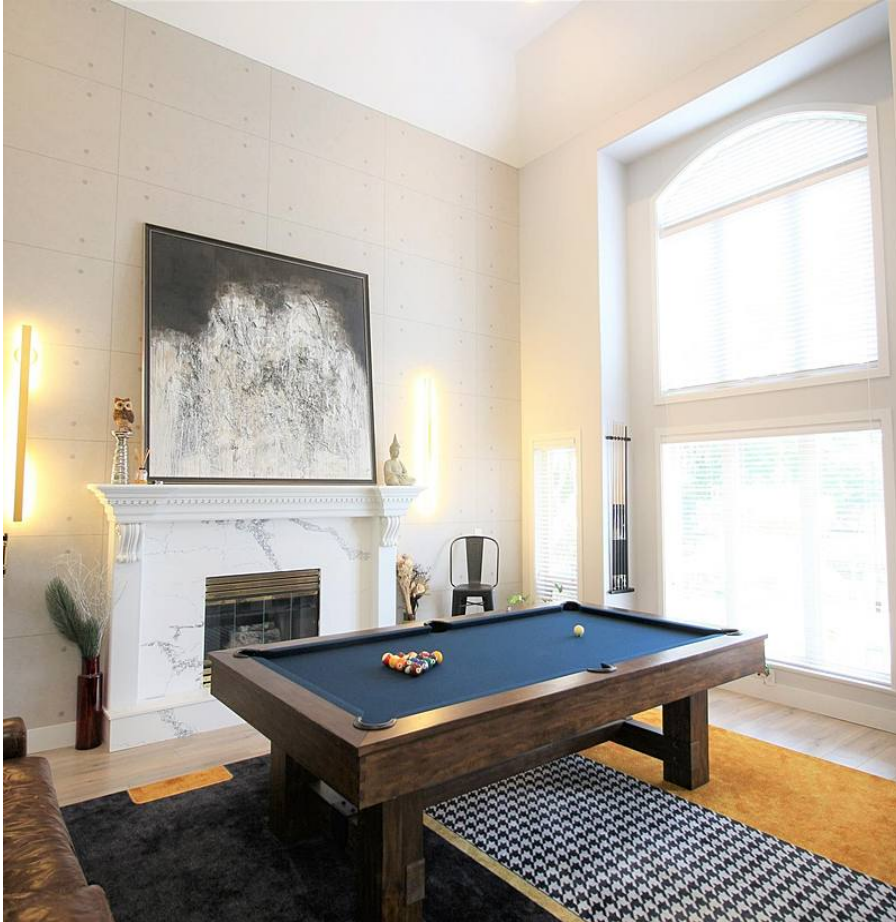

7200 Belair Drive, Richmond

\$2,980,000

Broadmoor great location, south facing backyard with over 7800+ sq lot! Custom built two level home of 3800+ sqft with 6 bed 6 bath plus office & den, new renovation at 2019. Kitchen with granite floor and counter top, ceramic tiles, maple cabinets, S/S appliances. Fenced yard with beautiful garden and mini golf. Good School Catchment: John Errington Elementary and Steveston- London Secondary.