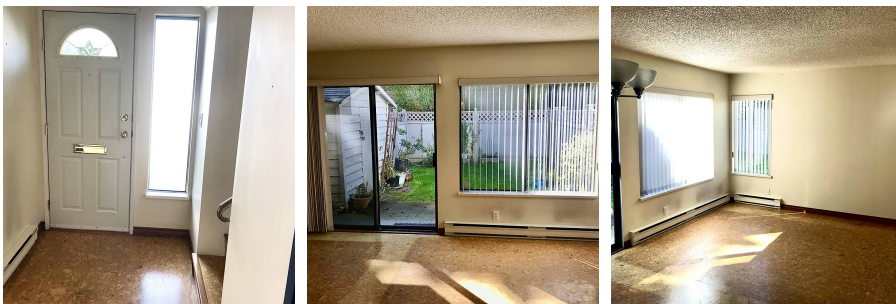

FEATURES

Year Built: 1978

Listed By: Royal Pacific Riverside Realty Ltd.