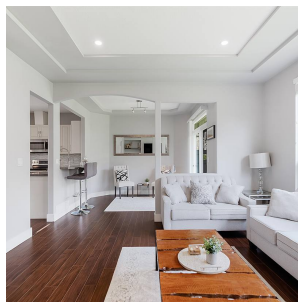

41 23281 Kanaka Way, Maple Ridge

$999,999

WOODRIDGE ESTATES! A Rare find. This deluxe GATED "show home" end unit has it all. Great for empty nesters, multi generation up & down, family with teens! main floor features maple-shaker kitchen w/island, formal dining, separate eating area, family room & living room with cozy gas fireplace. Upstairs features spacious master bedroom with full ensuite, separate shower and soaker tub. Double garage with tons of storage plus an extra spot in front of garage. Active strata with roof replaced in 2021. This immaculate townhouse is ready to move right in. Book your appointment Today!

KEY INFORMATION

MLS® R2673354

Residential Attached

Cottonwood

4 Bedrooms

4 Bathrooms

2,232 SF

FEATURES

Year Built: 2001

Views: CITY

Listed By: Royal LePage West Real Estate Services

rennie