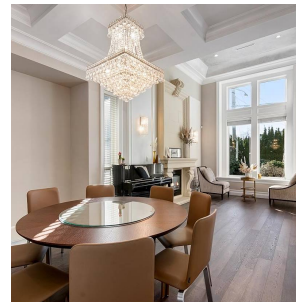

5960 Gibbons Drive, Richmond

\$2,888,000

Welcome to the beautiful & prestigious Riverdale Area! This 7229 sf East facing lot has a 73 ft frontage and 3597 sf of living space. It includes a covered patio of 698 SF, which allows you to enjoy your outdoor spaces in any type of weather all year round! Super functional layout - open concept living and kitchen area with oversized island. First floor includes an office space/den, a guest suite and a media room, and second floor features four ensuite bedrooms. Steps away from Terra Nova Shopping mall and Thompson community centre. School Catchment: Thompson Elementary & Burnett Secondary School. Don't miss your opportunity to own this luxury home, call now! OPEN HOUSE APRIL 23 (SAT) 2-4pm