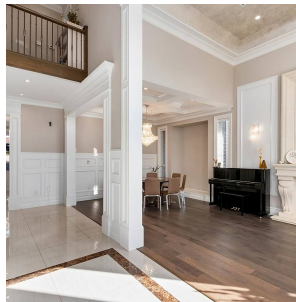

5960 Gibbons Drive, Richmond

\$2,888,000

Welcome to the beautiful & prestigious Riverdale Area! This 7229 sf East facing lot has a 73 ft frontage and 3597 sf of living space. It includes a covered patio of 698 SF, which allows you to enjoy your outdoor spaces in any type of weather all year round! Super functional layout - open concept living and kitchen area with oversized island. First floor includes an office space/den, a guest suite and a media room, and second floor features four ensuite bedrooms. Steps away from Terra Nova Shopping mall and Thompson community centre. School Catchment: Thompson Elementary & Burnett Secondary School. Don't miss your opportunity to own this luxury home, call now! OPEN HOUSE APRIL 23 (SAT) 2-4pm