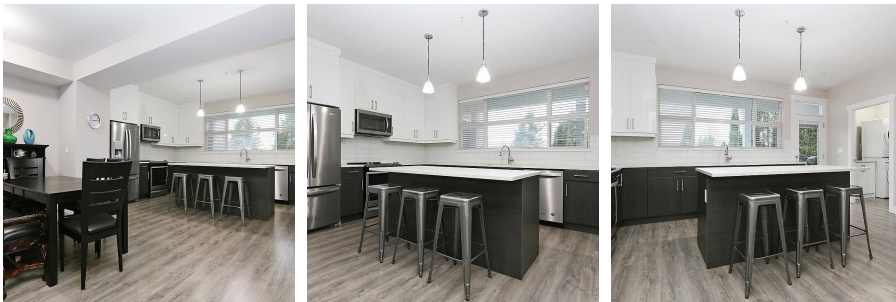

FEATURES

Year Built: 2018

Listed By: RE/MAX Little Oak Realty (Abbotsford)