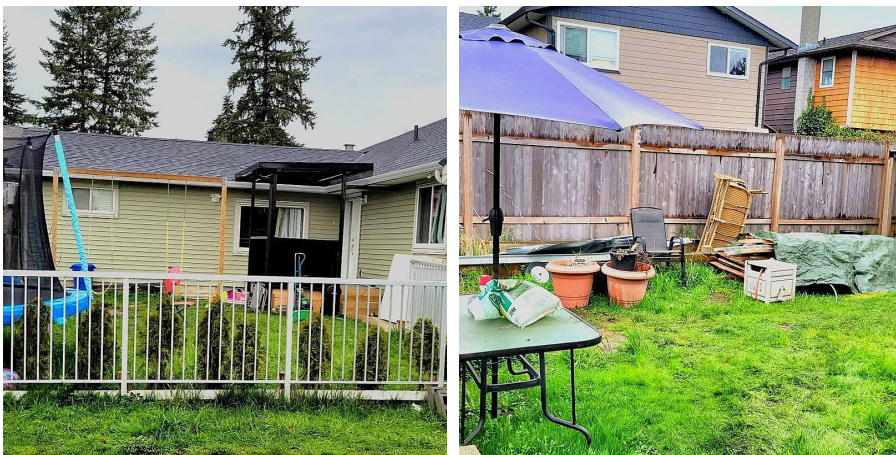

22975 117 Avenue, Maple Ridge

\$999,999

An ideal start up house in an ultra convenient central location. Shopping, recreation, schools & transit are at your doorstep. The house offers 4 bedrooms, 2 full bathrooms and modern open style kitchen! The house has a front yard perfect for kids playing or entertaining alongside of car port. Fenced backyard with detached workshop w/110 power that can be used as extra storage or even converted into another room! Here is your chance to own an affordable house in maple ridge down town!

KEY INFORMATION

MLS® R2673815
Residential Detached
East Central Maple Ridge
4 Bedrooms
2 Bathrooms
1,380 SF
4,970 SF Lot

FEATURES

Year Built: 1954
Listed By: SRS Panorama Realty

rennie