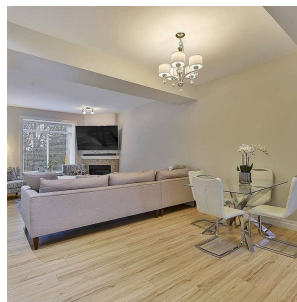

1250 Coast Meridian Road, Coquitlam

$1,349,000

NO STRATA FEES! This 2057 square foot 3 bedroom 4 bathroom Rowhome is ideally situated for all your life needs. Part of The Brae development, this highly-coveted end unit rowhome is in immaculate condition. Located at the foot of Burke Mountain, this home features air conditioning, private back patio for entertaining and a large finished basement with wet bar & separate entrance (bring your ideas!). The upstairs master suite features a spa-inspired ensuite & spacious walk in closet. Family friendly and close to transit and schools.

KEY INFORMATION

MLS® R2674318
Residential Attached
Burke Mountain
3 Bedrooms
4 Bathrooms
2,057 SF
2,300 SF Lot

FEATURES

Year Built: 2012
Listed By: Royal LePage West Real Estate Services

rennie