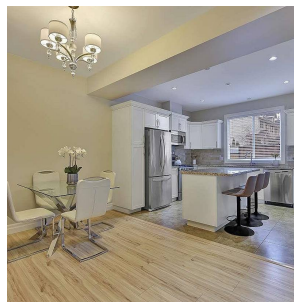

1250 Coast Meridian Road, Coquitlam

$1,349,000

NO STRATA FEES! This 2057 square foot 3 bedroom 4 bathroom Rowhome is ideally situated for all your life needs. Part of The Brae development, this highly-coveted end unit rowhome is in immaculate condition. Located at the foot of Burke Mountain, this home features air conditioning, private back patio for entertaining and a large finished basement with wet bar & separate entrance (bring your ideas!). The upstairs master suite features a spa-inspired ensuite & spacious walk in closet. Family friendly and close to transit and schools.

KEY INFORMATION

MLS® R2674318
Residential Attached
Burke Mountain
3 Bedrooms
4 Bathrooms
2,057 SF
2,300 SF Lot

FEATURES

Year Built: 2012
Listed By: Royal LePage West Real Estate Services

rennie