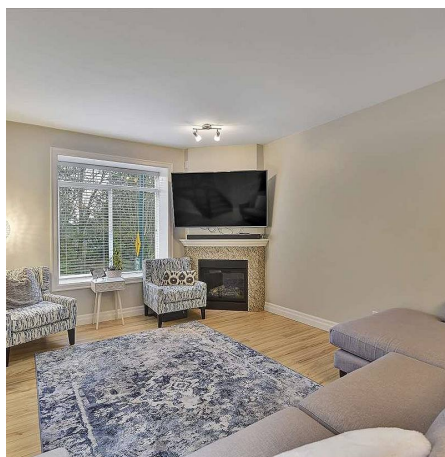

1250 Coast Meridian Road, Coquitlam

$1,349,000

NO STRATA FEES! This 2057 square foot 3 bedroom 4 bathroom Rowhome is ideally situated for all your life needs. Part of The Brae development, this highly-coveted end unit rowhome is in immaculate condition. Located at the foot of Burke Mountain, this home features air conditioning, private back patio for entertaining and a large finished basement with wet bar & separate entrance (bring your ideas!). The upstairs master suite features a spa-inspired ensuite & spacious walk in closet. Family friendly and close to transit and schools.

KEY INFORMATION

MLS® R2674318
Residential Attached
Burke Mountain
3 Bedrooms
4 Bathrooms
2,057 SF
2,300 SF Lot

FEATURES

Year Built: 2012
Listed By: Royal LePage West Real Estate Services

rennie