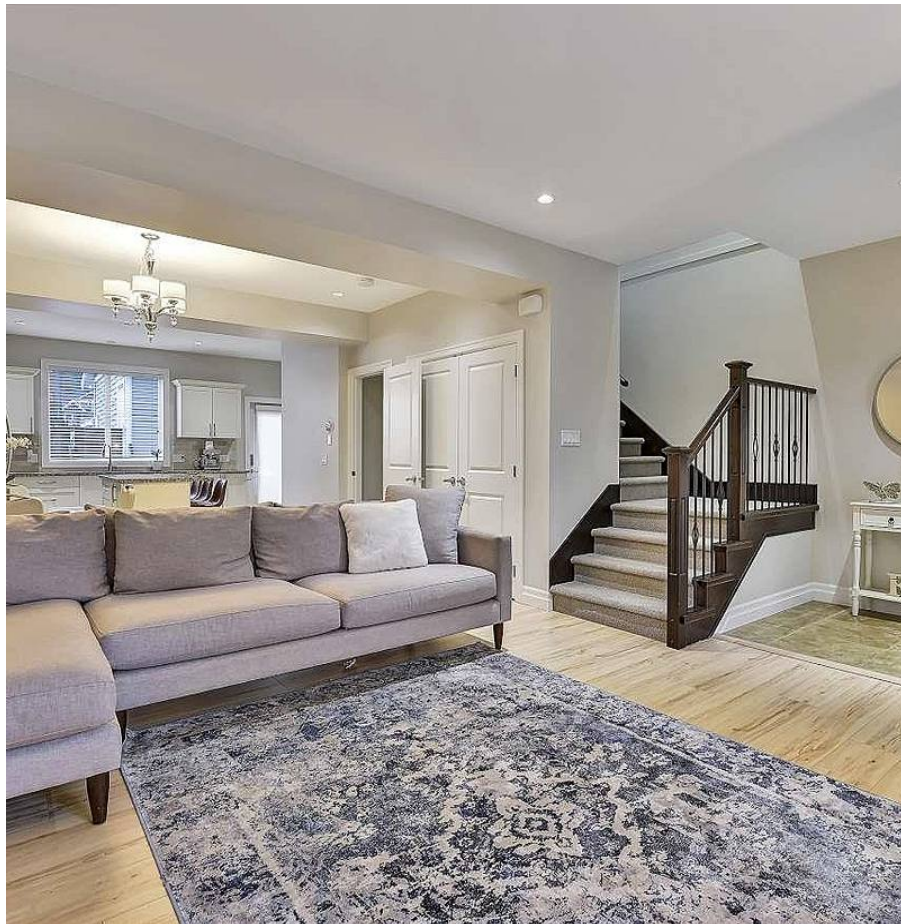

1250 Coast Meridian Road, Coquitlam

\$1,349,000

NO STRATA FEES! This 2057 square foot 3 bedroom 4 bathroom Rowhome is ideally situated for all your life needs. Part of The Brae development, this highly-coveted end unit rowhome is in immaculate condition. Located at the foot of Burke Mountain, this home features air conditioning, private back patio for entertaining and a large finished basement with wet bar & separate entrance (bring your ideas!). The upstairs master suite features a spa-inspired ensuite & spacious walk in closet. Family friendly and close to transit and schools.