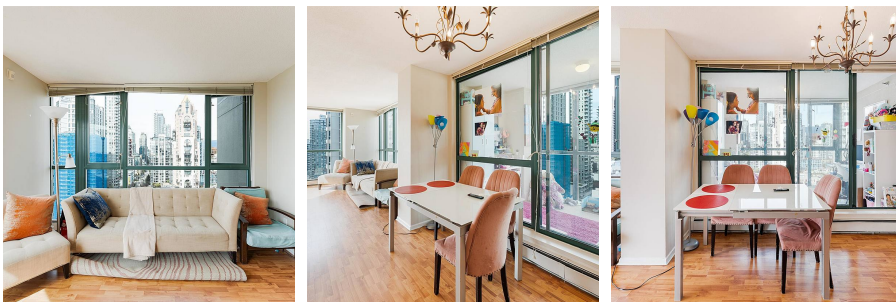

FEATURES

Year Built: 1993

Views: David Lam Park & False Creek

Listed By: eXp Realty