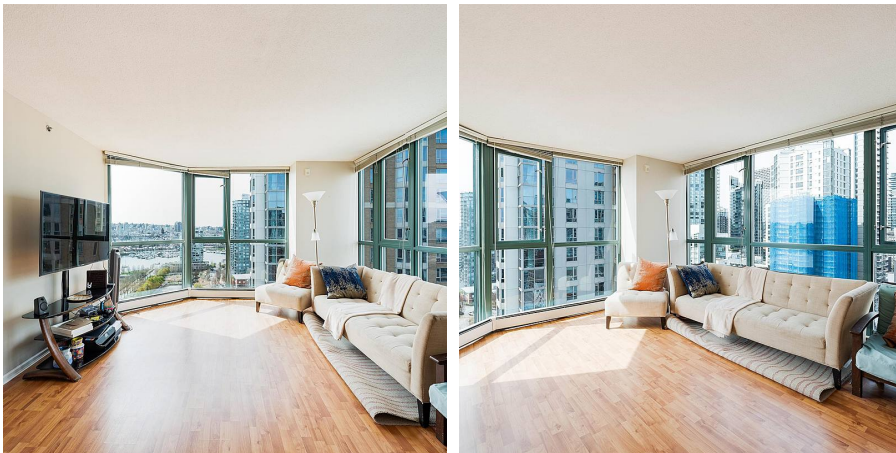

FEATURES

Year Built: 1993

Views: David Lam Park & False Creek

Listed By: eXp Realty