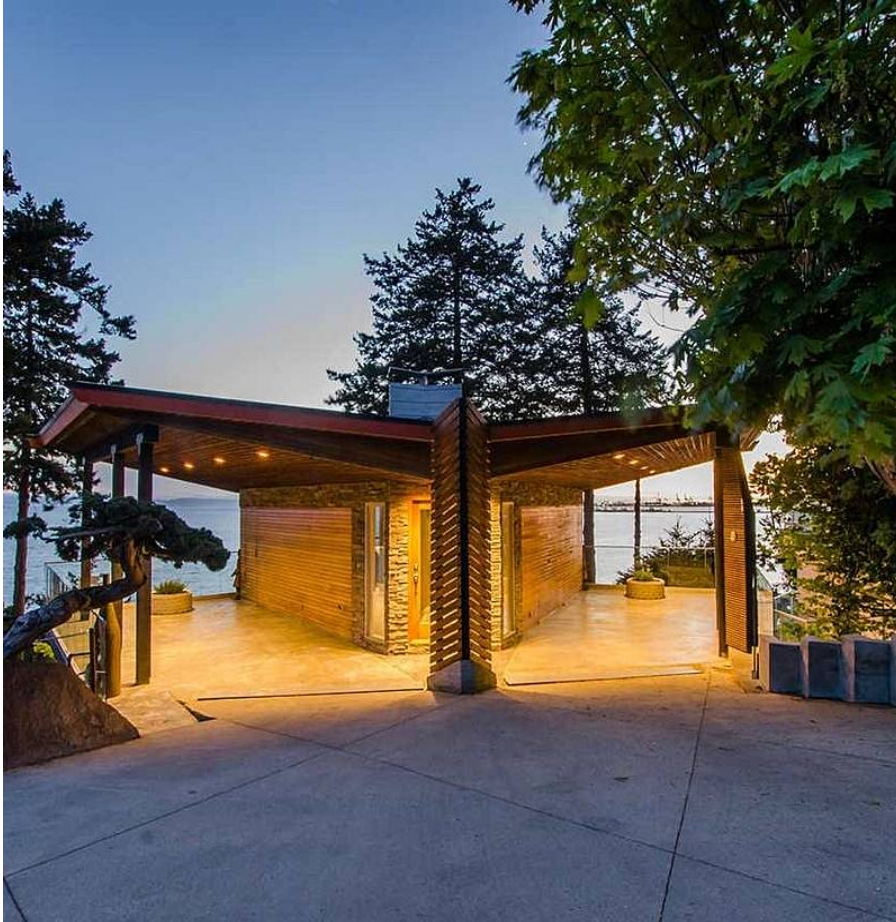

20 Tsawwassen Beach Road, Delta

\$3,980,000

An exquisite contemporary SPECTACULAR WATERFRONT residence located on an approx. 18,000 sq ft lot right on Tsawwassen Beach, for all those who understand and appreciate the difference between ordinary and extraordinary. With a WOW factor at every turn, this 3 bdrm, 3 bath home is sure to dazzle with sweeping water views from every room with floor to ceiling glass and full wrap around decks to take in the 180 degree jaw dropping views! The latest in home, kitchen and bathroom design combined with extensive millwork and organic materials make this CONCRETE and GLASS home so unique! A full bath with every bedroom! Stunning terraced back and side yards with access to your very own waterfront! This fabulous home will make a habit of exceeding your expectations.

FEATURES

Year Built: 1968

Views: AMAZING OCEAN VIEW

Listed By: RE/MAX Crest Realty

rennie