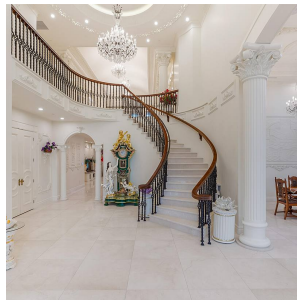

4311 Tucker Avenue, Richmond

$8,700,000

This exceptional grand-scale luxury residence is situated on a gorgeous 21,823 sqft lot (78.5x278) in Riverdale, Richmond. The architectural elegance and grandeur with its bold white brick exterior and beautiful landscape create an impressive majestic presence and features 7,798 sqft of living on two expansive levels. 23' High ceilings open onto generous sized principal rooms. Luxury kitchen with high-master bedrooms with beautiful landscaped garden view. Extensive use of hardwood floor, elegant millwork, premium European windows and more than 20 luxury crystal chandeliers throughout. Two detached 2-car garages and additional parking available. This property is sure to impress. Video link: <https://youtu.be/m0p3l5Qu7oQ>

KEY INFORMATION

MLS® R2675305

Residential Detached

Riverdale

6 Bedrooms

8 Bathrooms

7,798 SF

21,823 SF Lot

FEATURES

Year Built: 2014

Views: Beautiful Garden View

Listed By: Sutton Group - Vancouver First Realty

rennie