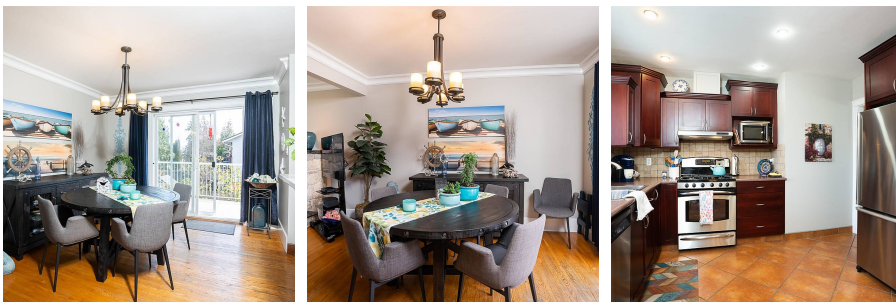

FEATURES

Year Built: 1965

Listed By: Kingston Realty Group