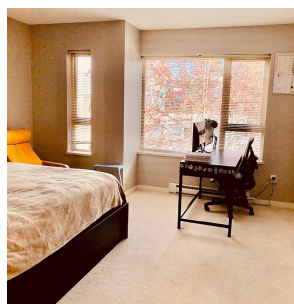

130 9229 University Crescent, Burnaby

$759,000

The rarely and bright two storey townhouse with mountain view at Serenity built by Polygon. 2 bdrms and 2 bathrms with 9 ft ceiling in the first storey. Renew stove & dishwasher. Oversized master bedroom with organized large closet and in-suite bathroom. Private yard is perfect for summer BBQ's, relaxing & entertaining. Great Investment with high rental demand or perfect for self-use. 2 mins to the bus loop, SFU, shopping centre, & new elementary school, and much more... Living in this safe, nature focused, family friendly community, connects you to renowned world class academia Simon Fraser University and University Highlands elementary school, and revolutionary daycare center, provides you an active refreshing lifestyle.

KEY INFORMATION

MLS® R2676001

Residential Attached

Simon Fraser University

2 Bedrooms

2 Bathrooms

1,130 SF

FEATURES

Year Built: 2006

Views: MOUNTAIN

Listed By: Interlink Realty

rennie