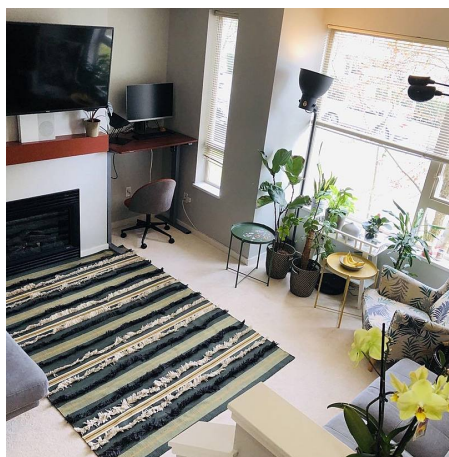

130 9229 University Crescent, Burnaby

$759,000

The rarely and bright two storey townhouse with mountain view at Serenity built by Polygon. 2 bdrms and 2 bathrms with 9 ft ceiling in the first storey. Renew stove & dishwasher. Oversized master bedroom with organized large closet and in-suite bathroom. Private yard is perfect for summer BBQ's, relaxing & entertaining. Great Investment with high rental demand or perfect for self-use. 2 mins to the bus loop, SFU, shopping centre, & new elementary school, and much more... Living in this safe, nature focused, family friendly community, connects you to renowned world class academia Simon Fraser University and University Highlands elementary school, and revolutionary daycare center, provides you an active refreshing lifestyle.

KEY INFORMATION

MLS® R2676001

Residential Attached

Simon Fraser University

2 Bedrooms

2 Bathrooms

1,130 SF

FEATURES

Year Built: 2006

Views: MOUNTAIN

Listed By: Interlink Realty

rennie