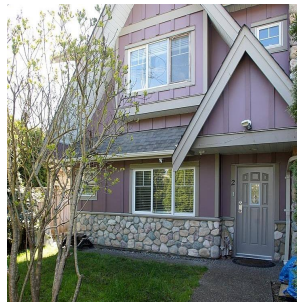

2 8200 Williams Road, Richmond

$1,198,000

Great family home in SOUTH ARM area. Self-managed with Very low maintenance fee. End Unit with TWO level only four Units' townhouse. A lots of updates: new appliances/stainless steel dishwasher, stove, refrigerator, granite counter top, Laminate floor. Private fenced back yard and front yard. Double side by side garage. 2021 New paint for whole complex. Walking distance to south arm park, community center, shopping center, bus stops, restaurants and banks etc. School Catchment: McRoberts High School and Bridge Elementary. It won't last too long. Act now.

KEY INFORMATION

MLS® R2676465

Residential Attached

South Arm

3 Bedrooms

2 Bathrooms

1,379 SF

FEATURES

Year Built: 2005

Listed By: Royal Pacific Realty Corp.

rennie