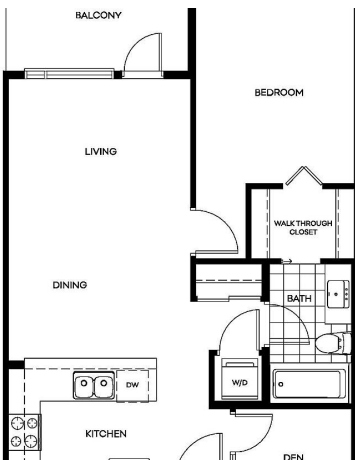

104 22575 Brown Avenue, Maple Ridge

$499,000

EDGE 3 Maple Ridge by renowned developer Maclean Homes! Assignment of Contract. Sale cannot be completed until strata plan is registered. Fabulous 1 BD + Den + 1 Bath will feature quartz countertops, stainless steel appliances. Close to West Coast Express, Golden Ears & Pitt River bridges. Boutique urban living at its finest!

KEY INFORMATION

MLS® R2676602

Residential Attached

East Central Maple Ridge

1 Bedroom

1 Bathroom

660 SF

$0.00 Maintenance Fees

FEATURES

Year Built: 2023

Listed By: Keller Williams Elite Realty

rennie