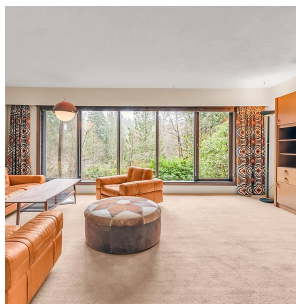

14126 Silver Valley Road, Maple Ridge

$1,395,000

This Private, Peaceful, and Perfect park like 2 acre oasis is full of opportunity!! An incredible chance to enjoy for today and invest in the future. This original owner home is waiting your ideas w/ a very functional rancher w/ basement floor plan. 3 bdrms/3baths, bright kitchen w/ eating nook, spacious living/dining room with oversize windows for loads of natural light, step outside and enjoy incredible views of mature trees, ravine, and North Alouette River. Detached double garage and carport w/storage room. A blank canvas daylight Bsmnt w/ many options. Invest in the future of Silver Valley w/ developments in the area. Steps to UBC Research Forest's beautiful trails. A rare opportunity to live on acreage w/ minutes to town. RS-3 Zoning , Not in ALR, Not in floodplain, OCP -eco-cluster.

KEY INFORMATION

MLS® R2676746

Residential Detached

Silver Valley

3 Bedrooms

3 Bathrooms

2,956 SF

87,120 SF Lot

FEATURES

Year Built: 1958

Views: Greenbelt & River

Listed By: Royal LePage - Brookside Realty

rennie