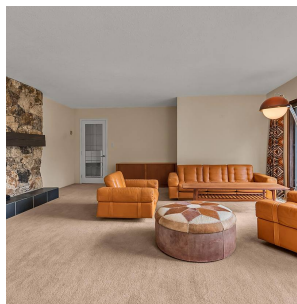

14126 Silver Valley Road, Maple Ridge

$1,395,000

This Private, Peaceful, and Perfect park like 2 acre oasis is full of opportunity!! An incredible chance to enjoy for today and invest in the future. This original owner home is waiting your ideas w/ a very functional rancher w/ basement floor plan. 3 bdrms/3baths, bright kitchen w/ eating nook, spacious living/dining room with oversize windows for loads of natural light, step outside and enjoy incredible views of mature trees, ravine, and North Alouette River. Detached double garage and carport w/storage room. A blank canvas daylight Bsmnt w/ many options. Invest in the future of Silver Valley w/ developments in the area. Steps to UBC Research Forest's beautiful trails. A rare opportunity to live on acreage w/ minutes to town. RS-3 Zoning , Not in ALR, Not in floodplain, OCP -eco-cluster.

KEY INFORMATION

MLS® R2676746

Residential Detached

Silver Valley

3 Bedrooms

3 Bathrooms

2,956 SF

87,120 SF Lot

FEATURES

Year Built: 1958

Views: Greenbelt & River

Listed By: Royal LePage - Brookside Realty

rennie