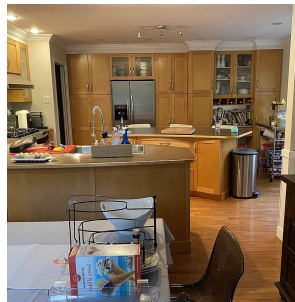

5156 8a Avenue, Delta

$2,250,000

Huge lot in Tsawwassen Centre, over 13,200 sq.ft. with south rear yard. Only minutes from schools and parks. Upstairs has 3 bedrooms, living room and dining room with a vaulted ceiling, two bathrooms and laundry. Downstairs has 1 bedroom self contained "nanny" suite with laundry. Bonus 27' x 22' insulated workshop with 220 power, best for small business.

KEY INFORMATION

MLS® R2676779

Residential Detached

Tsawwassen Central

4 Bedrooms

3 Bathrooms

3,205 SF

13,208 SF Lot

FEATURES

Year Built: 1970

Listed By: Royal LePage Regency Realty

rennie