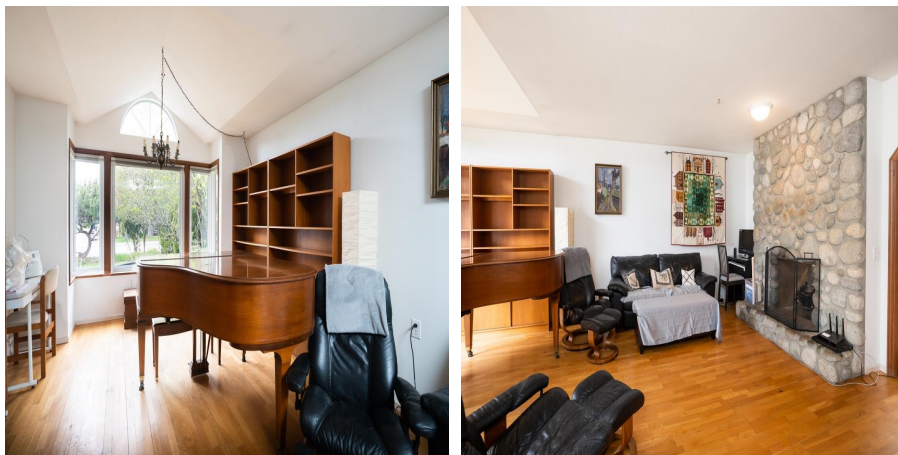

5358 Westminster Avenue, Delta

$1,199,900

Large open concept rancher in sunny west Ladner. Wheelchair friendly home with a set up for a caregiver. Enjoy the double sided river rock fireplace facing the living room and kitchen area. Extensive use of wood throughout the home, with oak cupboards and flooring. Large shed on south fully fenced backyard.

KEY INFORMATION

MLS® R2677246

Residential Detached

Hawthorne

2 Bedrooms

2 Bathrooms

1,987 SF

5,095 SF Lot

FEATURES

Year Built: 1991

Listed By: Royal LePage Regency Realty

rennie