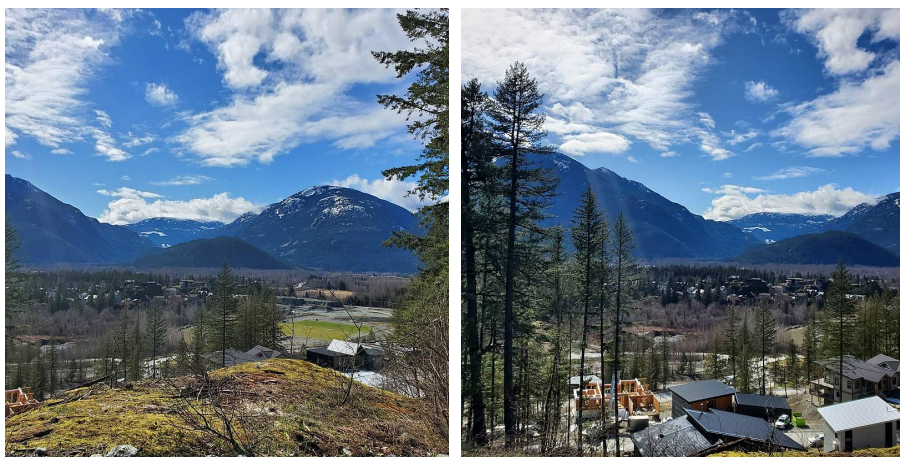

8212 Merlot Peak Drive, Pemberton

\$678,900

Build the dream home you have always dreamed of. With just under a jaw-dropping, 13,000 sqft to make your dream into reality, Merlot Peak Drive delivers. With unsurpassed beauty from every window, enjoy endless summers of adventure every day. Horseback riding, kayaking, mountain biking, hiking or just enjoying stargazing, this is the place you will want to call home. Pemberton Valley floor stretches far down below you up to the iconic mountain top of Mt Currie. This absolutely stunning lot, lucky #7A, is south facing, allowing your dream home to maximize the sunshine of the Pemberton valley when considering your build. Back to the adventures in winter, snowmobiling, cross-country skiing, snowshoeing endless trails or heading south ~20 minutes for a day on the slopes at WhistlerBlackcomb.