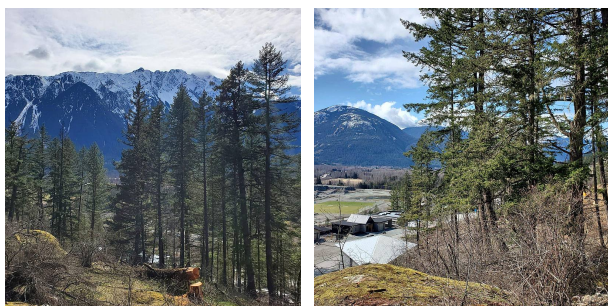

8212 Merlot Peak Drive, Pemberton

\$678,900

Build the dream home you have always dreamed of. With just under a jaw-dropping, 13,000 sqft to make your dream into reality, Merlot Peak Drive delivers. With unsurpassed beauty from every window, enjoy endless summers of adventure every day. Horseback riding, kayaking, mountain biking, hiking or just enjoying stargazing, this is the place you will want to call home. Pemberton Valley floor stretches far down below you up to the iconic mountain top of Mt Currie. This absolutely stunning lot, lucky #7A, is south facing, allowing your dream home to maximize the sunshine of the Pemberton valley when considering your build. Back to the adventures in winter, snowmobiling, cross-country skiing, snowshoeing endless trails or heading south ~20 minutes for a day on the slopes at WhistlerBlackcomb.