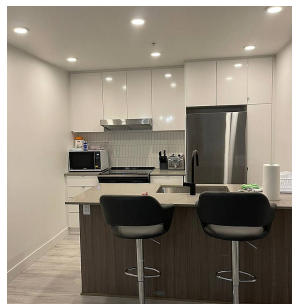

211 32838 Landeau Place, Abbotsford

$625,000

Welcome to The Court building - This community located in the City Centre of Abbotsford. Gorgeous, spacious south unit with large BALCONY , letting in lots of natural light. Den perfect for an office or THIRD bedroom. Kitchen with butler pantry, extra linen closet & quartz countertop in unit. Hugh deck with mountain & city views. Court's convenient location blends the different elements of your life at home. The amenities feel like home. Please send me a message to coordinate an appointment

KEY INFORMATION

MLS® R2677450

Residential Attached

Central Abbotsford

2 Bedrooms

2 Bathrooms

1,027 SF

$330.29 Maintenance Fees

FEATURES

Year Built: 2021

Listed By: Macdonald Realty (Langley)

rennie