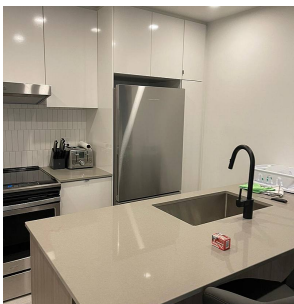

211 32838 Landeau Place, Abbotsford

$625,000

Welcome to The Court building - This community located in the City Centre of Abbotsford. Gorgeous, spacious south unit with large BALCONY , letting in lots of natural light. Den perfect for an office or THIRD bedroom. Kitchen with butler pantry, extra linen closet & quartz countertop in unit. Hugh deck with mountain & city views. Court's convenient location blends the different elements of your life at home. The amenities feel like home. Please send me a message to coordinate an appointment

KEY INFORMATION

MLS® R2677450

Residential Attached

Central Abbotsford

2 Bedrooms

2 Bathrooms

1,027 SF

$330.29 Maintenance Fees

FEATURES

Year Built: 2021

Listed By: Macdonald Realty (Langley)

rennie